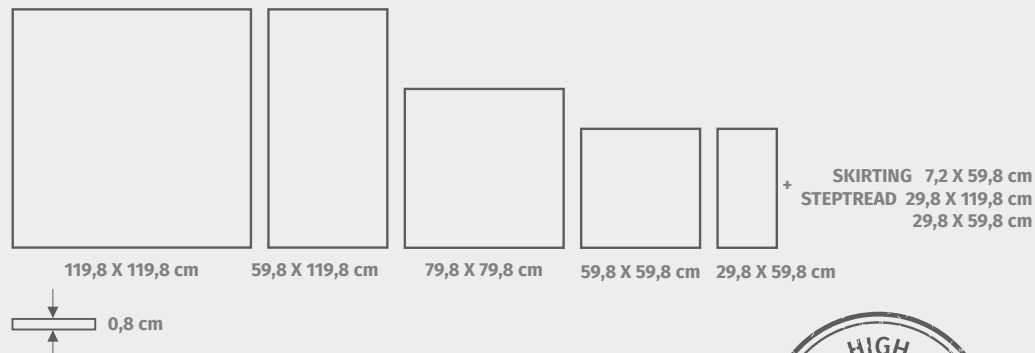

DIMENSIONS

APPLICATIONS

WALL TILES / FLOOR TILES
EXTERIORS / INTERIORS

- MATT
- RECTIFIED
- TONAL
- SEMI-POLISHED (LAPPATO)
- GLOSSY (BORDERS)
- COLOURED BODY GRES