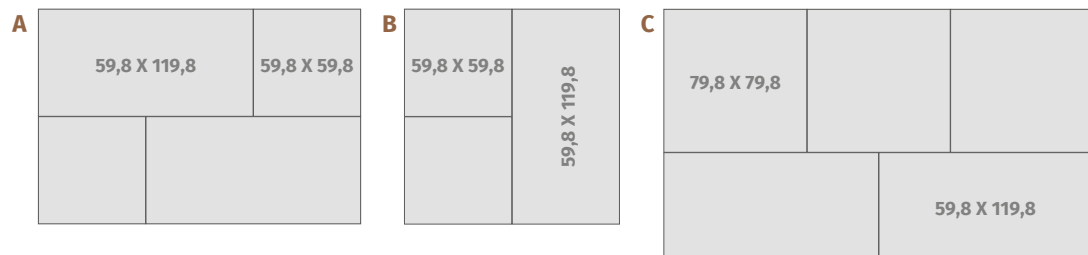

EXAMPLES

ROYAL BLACK POLISHED