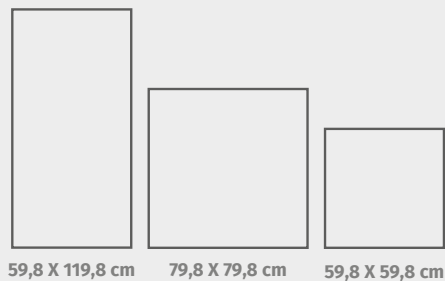

EXAMPLES

A

B

C

CALACATTA MARBLE WHITE POLISHED MATT

DIMENSIONS

APPLICATIONS

WALL TILES / FLOOR TILES
 EXTERIORS / INTERIORS