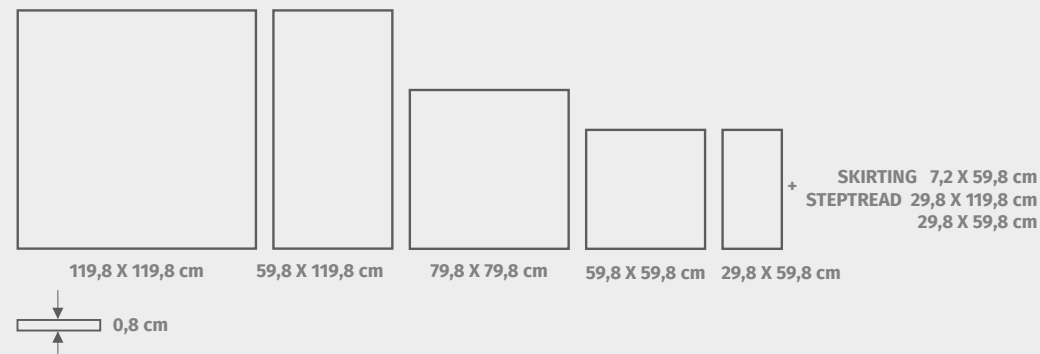

DIMENSIONS

APPLICATIONS

WALL TILES / FLOOR TILES

EXTERIORS / INTERIORS

MATT

SUITABLE FOR FLOOR HEATING

RECTIFIED

FULLBODY GRES

TONAL