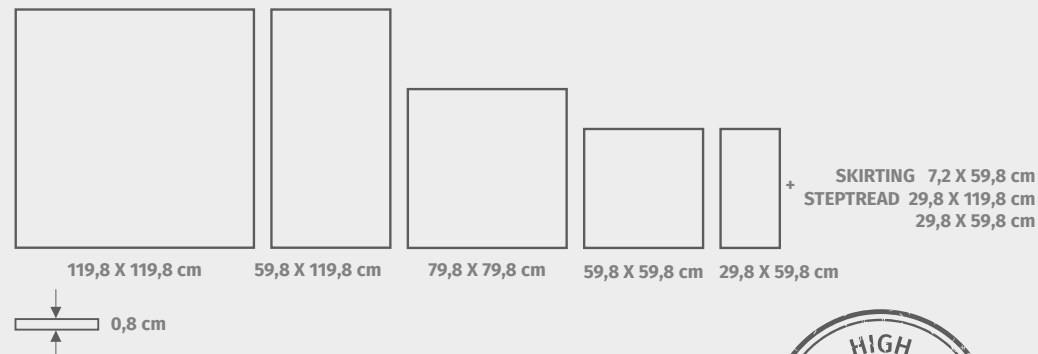

DIMENSIONS

APPLICATIONS

WALL TILES / FLOOR TILES

EXTERIORS / INTERIORS

MATT

RECTIFIED

TONAL

SEMI-POLISHED (LAPPATO)

GLOSSY (BORDERS)

COLOURED BODY GRES