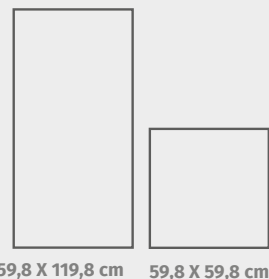

stain resistant (polished tiles)
stain resistant (matt tiles)

MODULARITY: FLEXIBILITY TO COMBINE TILE FORMATS INTO VARIOUS ARRANGEMENTS ON ONE SURFACE

EXAMPLES

CALACATTA GOLD MATT

DIMENSIONS

59,8 X 119,8 cm 59,8 X 59,8 cm