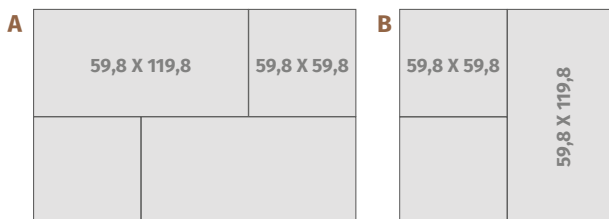

stain resistant (polished tiles)
stain resistant (matt tiles)

MODULARITY: FLEXIBILITY TO COMBINE TILE FORMATS INTO VARIOUS ARRANGEMENTS ON ONE SURFACE

EXAMPLES

CALACATTA GOLD MATT

DIMENSIONS

59,8 X 119,8 cm 59,8 X 59,8 cm