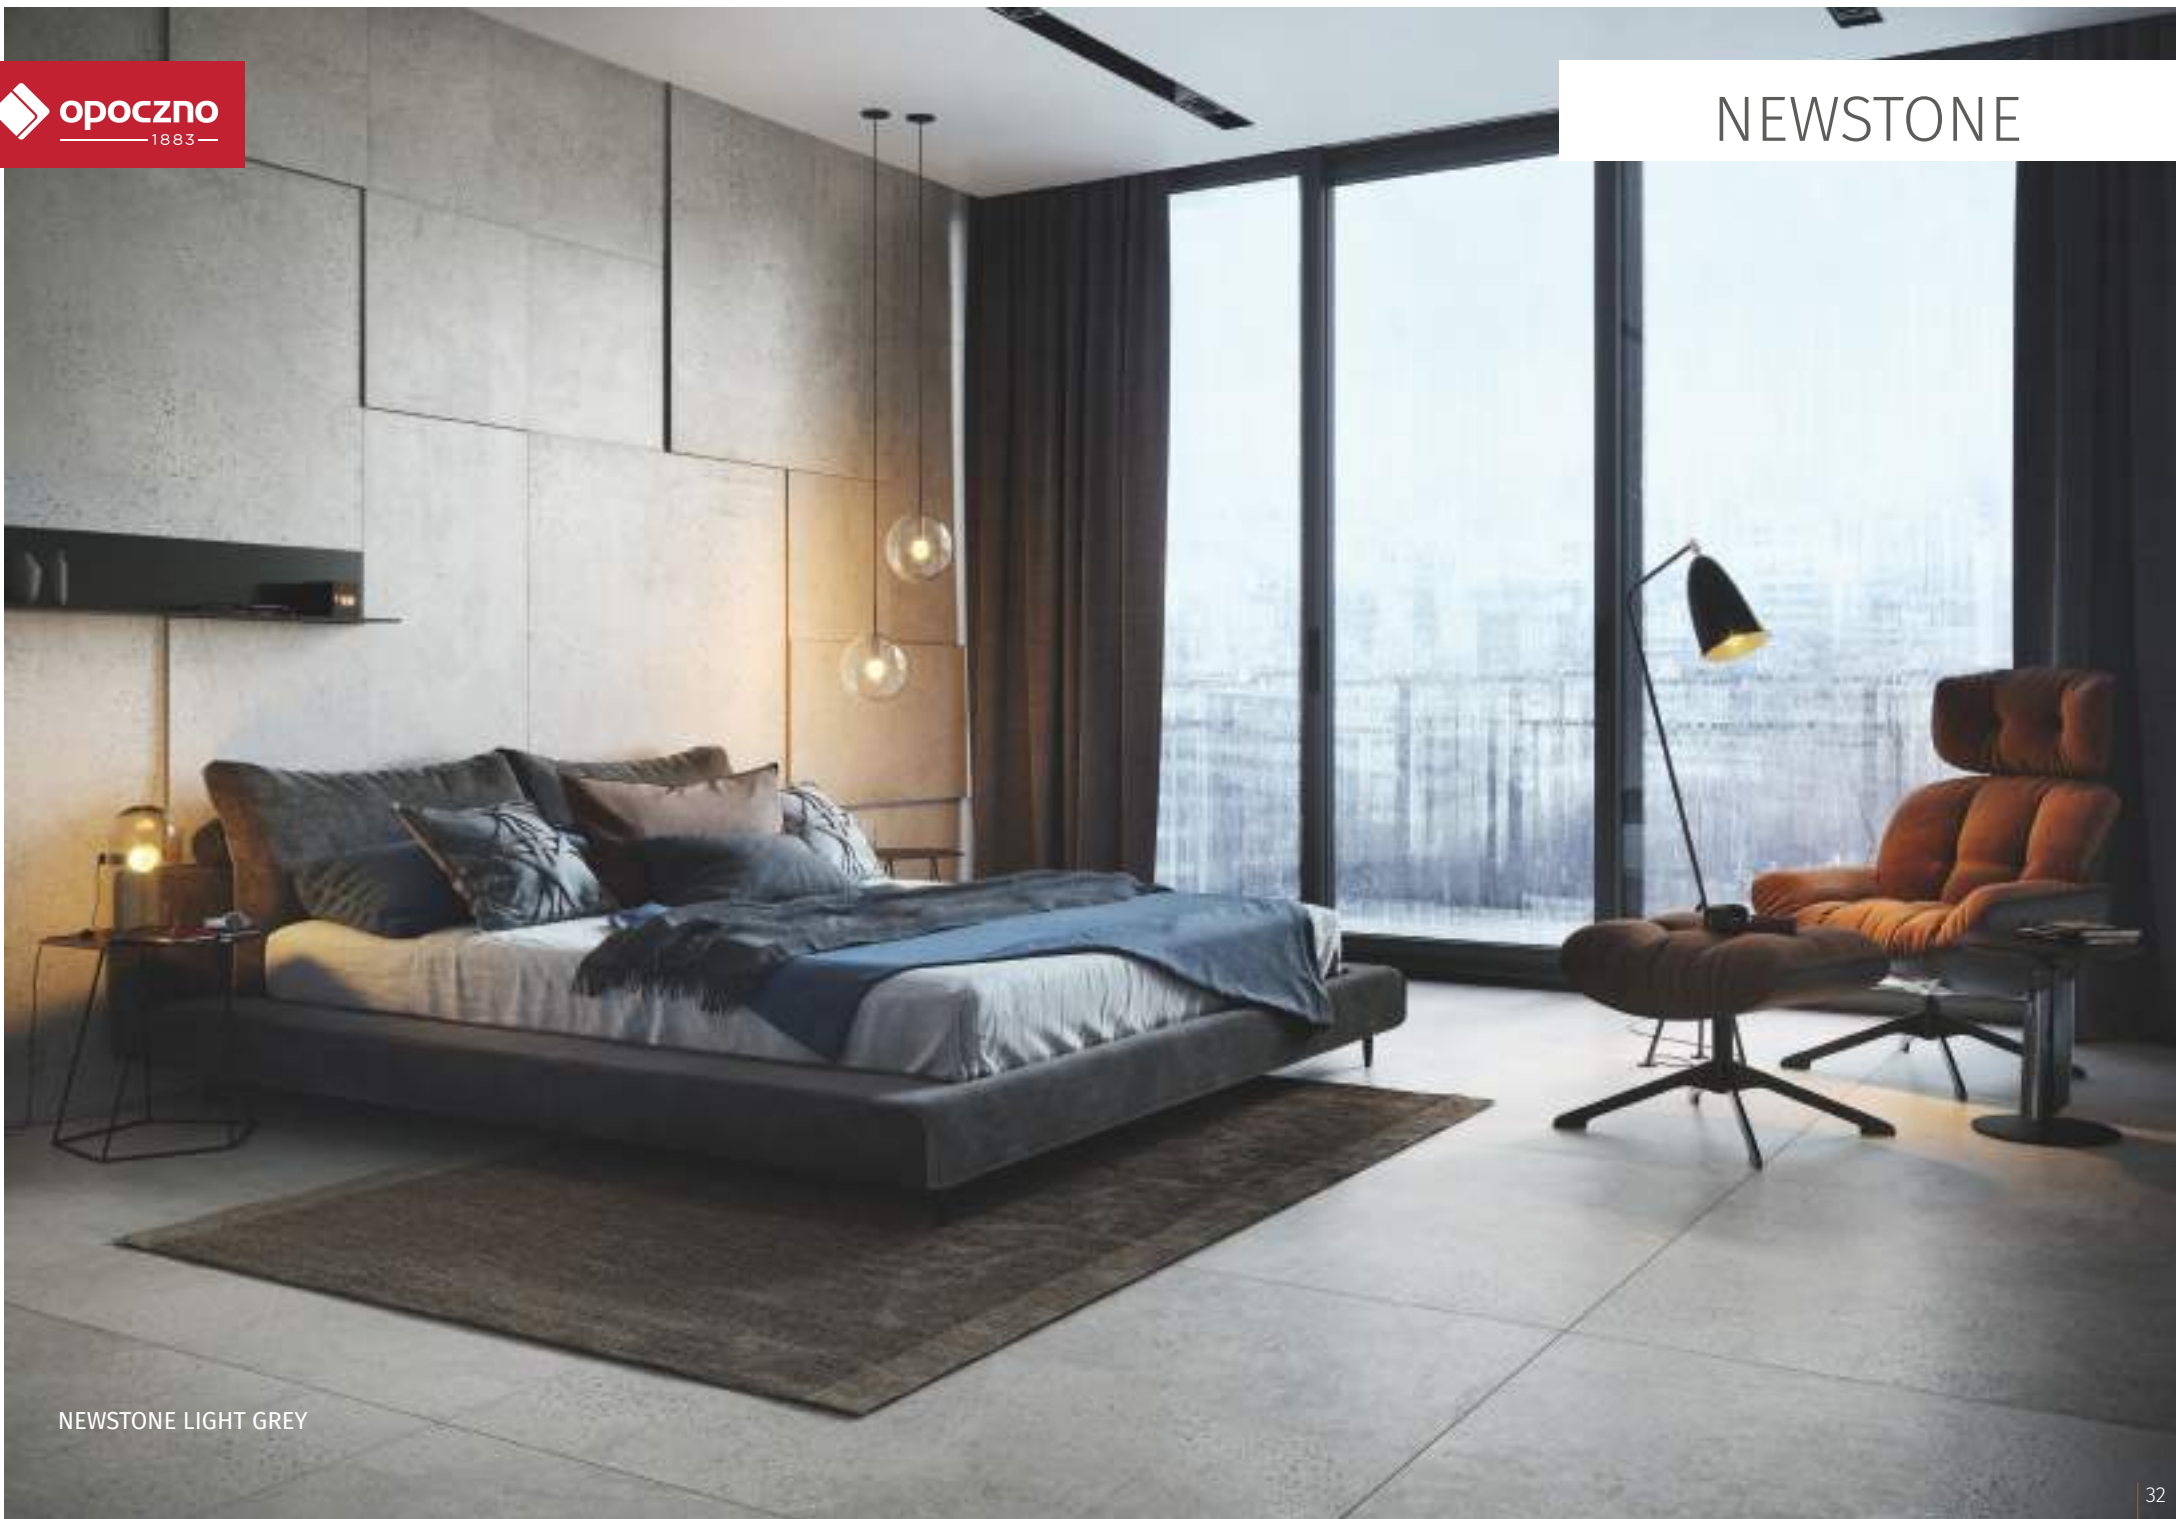

NEWSTONE WHITE

NEWSTONE LIGHT GREY

NEWSTONE GREY

NEWSTONE GRAPHITE

NEWSTONE LIGHT GREY

NEWSTONE LIGHT GREY

NEWSTONE is stone with a marked texture and small pebbles embedded in its structure. It is non-homogeneous, with distinct contrasts. Any surface of a wall or floor laid with different formats is eye-catching.