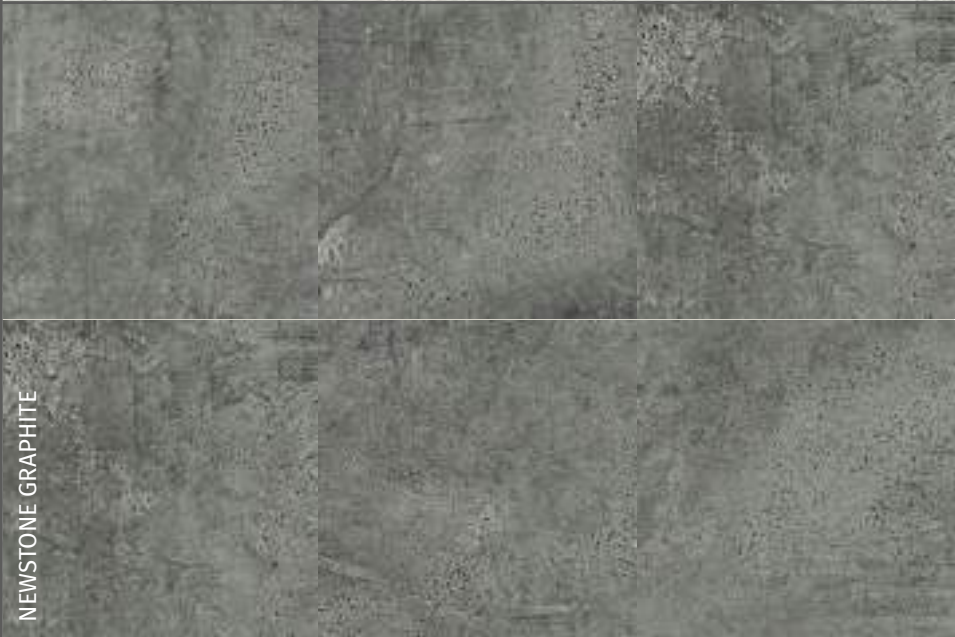

NEWSTONE

*The diversity of tile “faces” in any shade lends a natural look to the surface.
The collection has at least 6 unique faces.*