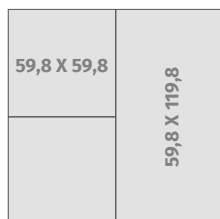

EXAMPLES

LAKE STONE LAPPATO

DIMENSIONS

59,8 X 119,8 cm 79,8 X 79,8 cm 59,8 X 59,8 cm

APPLICATIONS

WALL TILES / FLOOR TILES

EXTERIORS / INTERIORS

SEMI-POLISHED

EXAMPLES

A

B

C

CALACATTA MARBLE WHITE POLISHED MATT

DIMENSIONS

APPLICATIONS

WALL TILES / FLOOR TILES
 EXTERIORS / INTERIORS