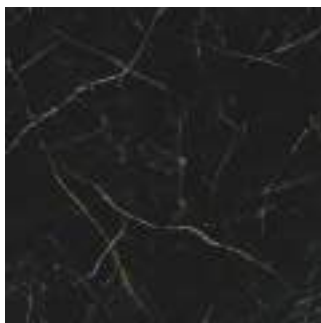

OP537-002-1 ROYAL BLACK POLISHED 79,8 X 79,8

2 abrasion class   ❄️ frostproof tile   🌿 stain resistant

MODULARITY: FLEXIBILITY TO COMBINE TILE FORMATS INTO VARIOUS ARRANGEMENTS ON ONE SURFACE