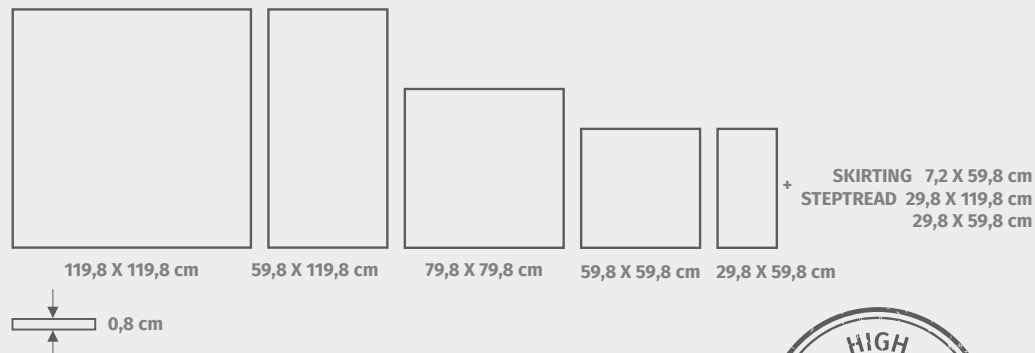

DIMENSIONS

APPLICATIONS

WALL TILES / FLOOR TILES
EXTERIORS / INTERIORS

- MATT
- RECTIFIED
- TONAL
- SEMI-POLISHED (LAPPATO)
- GLOSSY (BORDERS)
- COLOURED BODY GRES