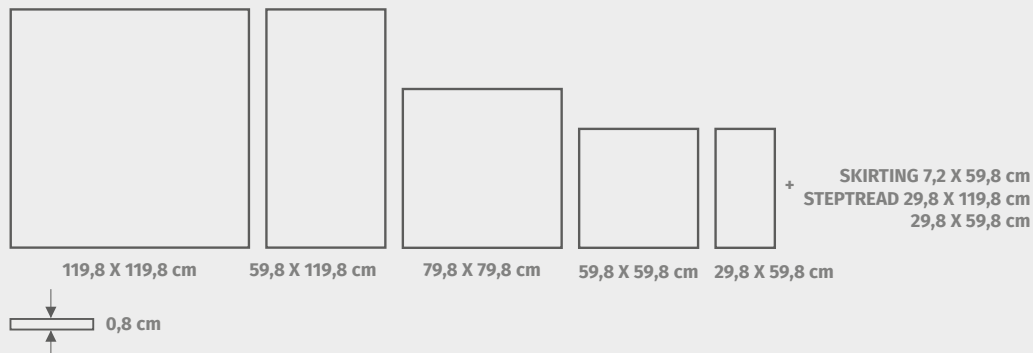

OD543-030 OPTIMUM GRAPHITE STEPTREAD 29,8 X 59,8

R10 slip resistant

frostproof tile

stain resistant

OPTIMUM GRAPHITE

DIMENSIONS

APPLICATIONS

WALL TILES / FLOOR TILES