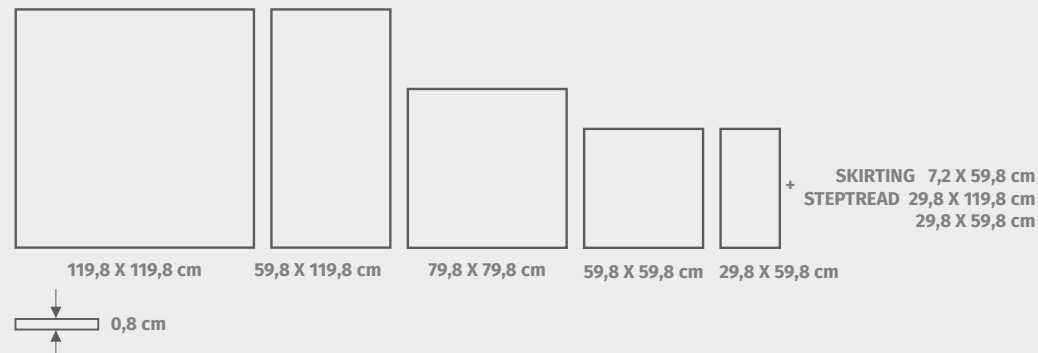

DIMENSIONS

APPLICATIONS

WALL TILES / FLOOR TILES

EXTERIORS / INTERIORS

MATT

SUITABLE FOR FLOOR HEATING

RECTIFIED

FULLBODY GRES

TONAL

R10 slip resistant

frostproof tile

stain resistant