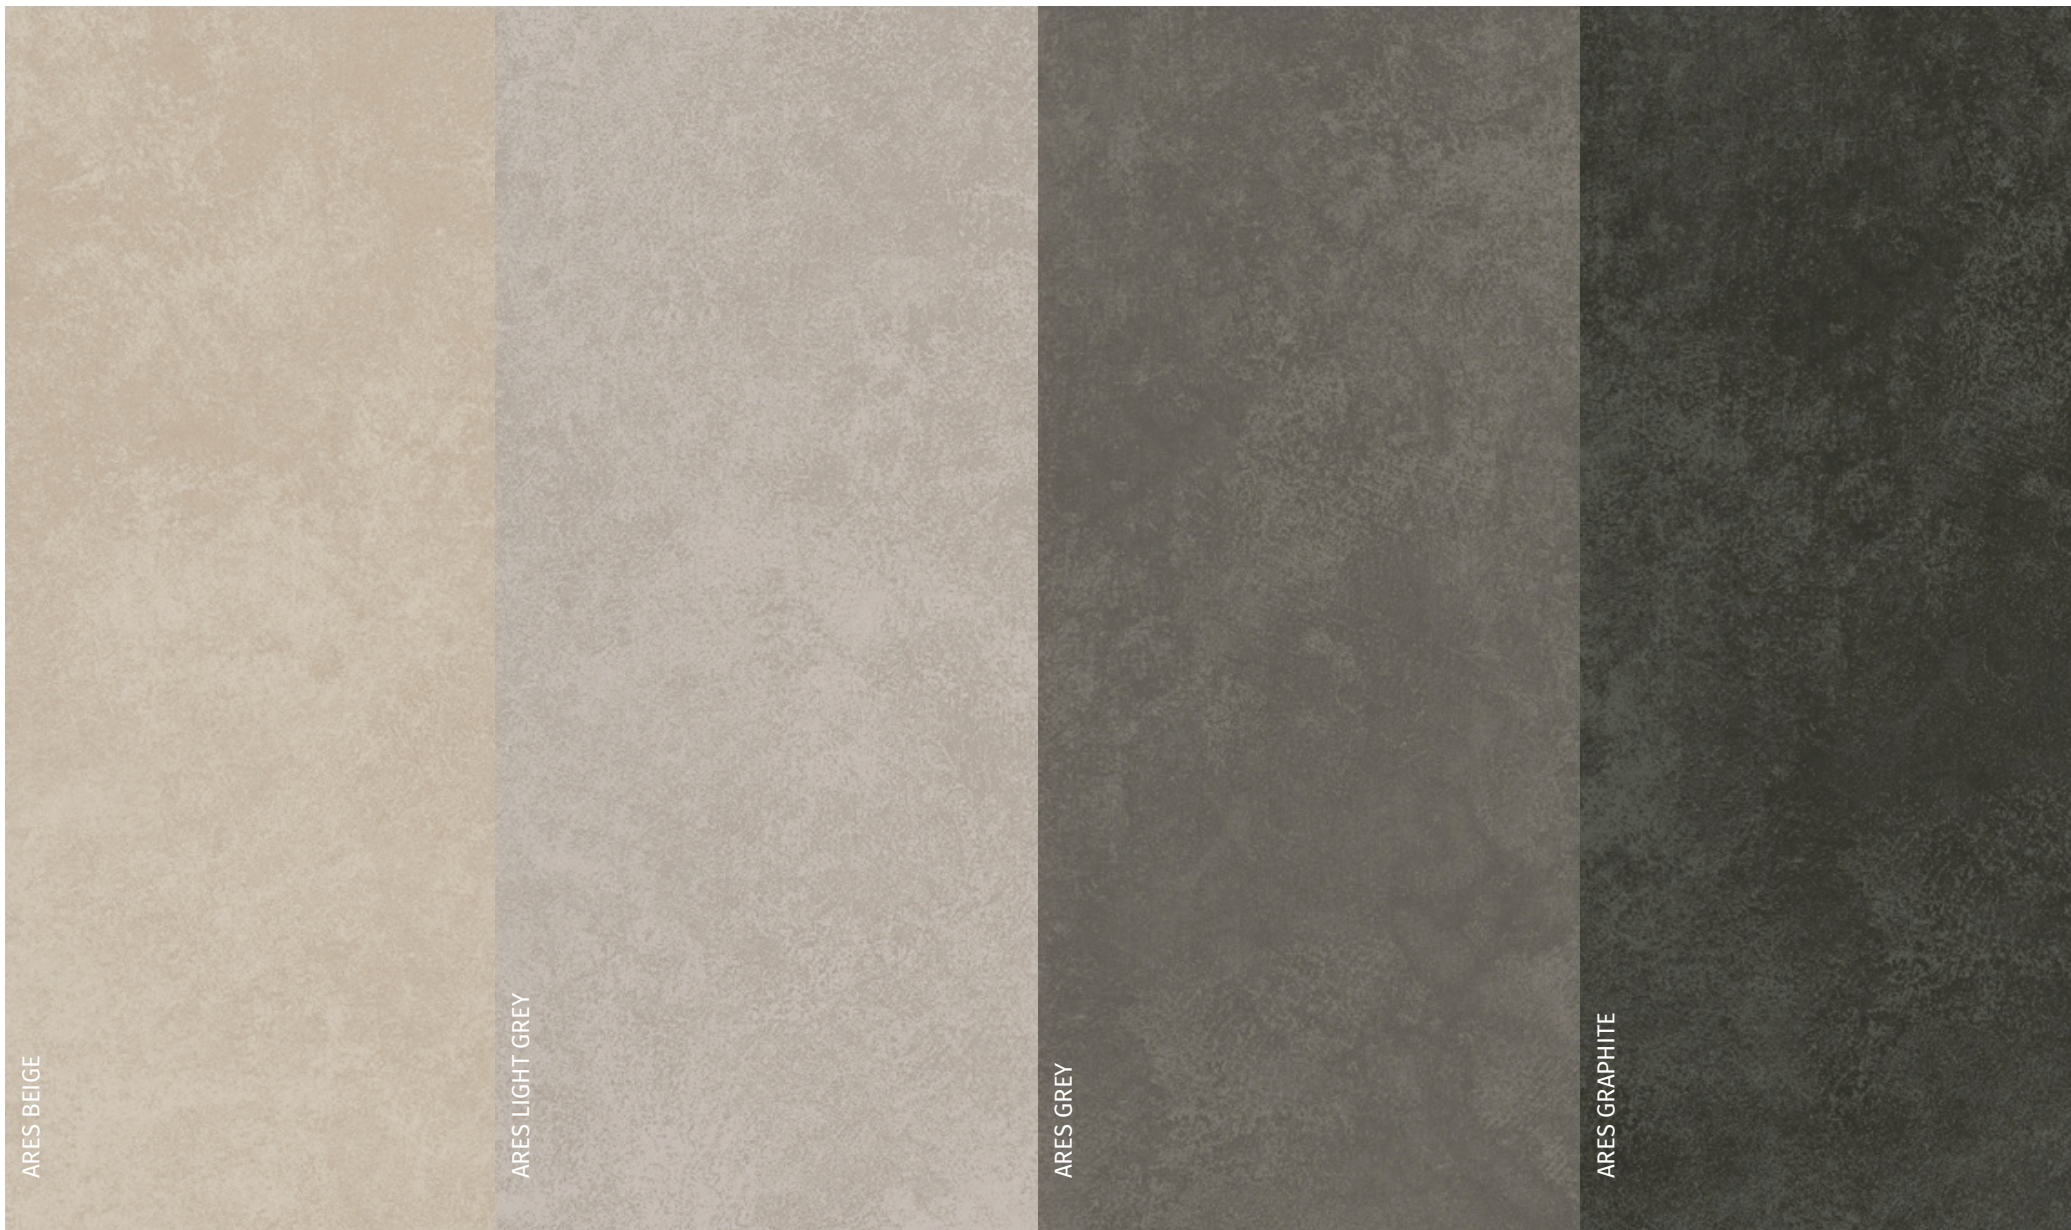

ARES BEIGE

ARES LIGHT GREY

ARES GREY

ARES GRAPHITE