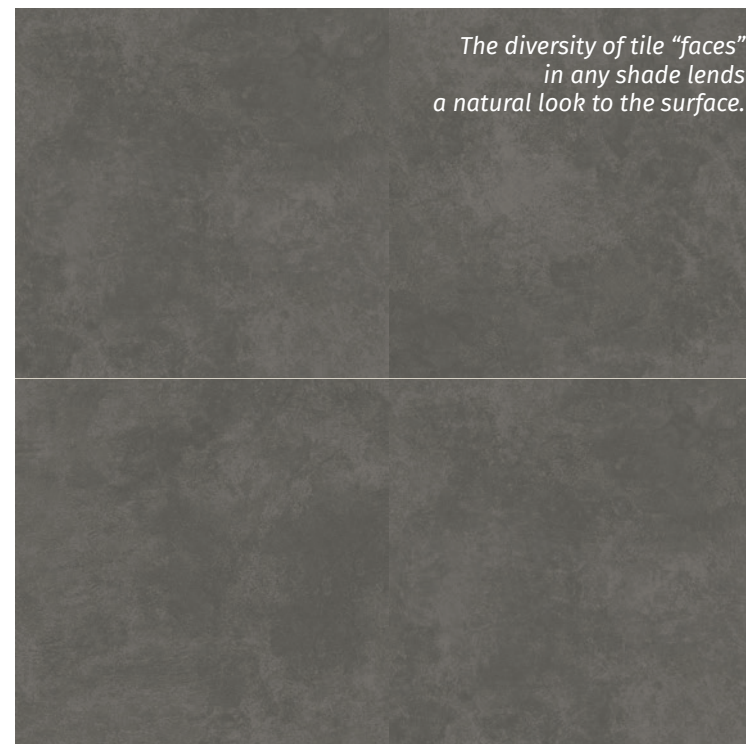

MATT

RECTIFIED

TONAL

SUITABLE FOR FLOOR HEATING

APPLICATIONS

WALL TILES/FLOOR TILES
EXTERIORS/INTERIORS

stain resistant

frostproof tile