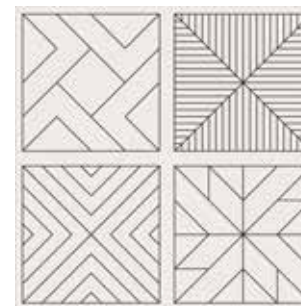

PATCHWORK

TETRIS

Patchwork Tetris

29,8 × 29,8

NT1223-007-1

stain resistance

frost resistance

abrasion resistance

matt tiles

tonal tiles