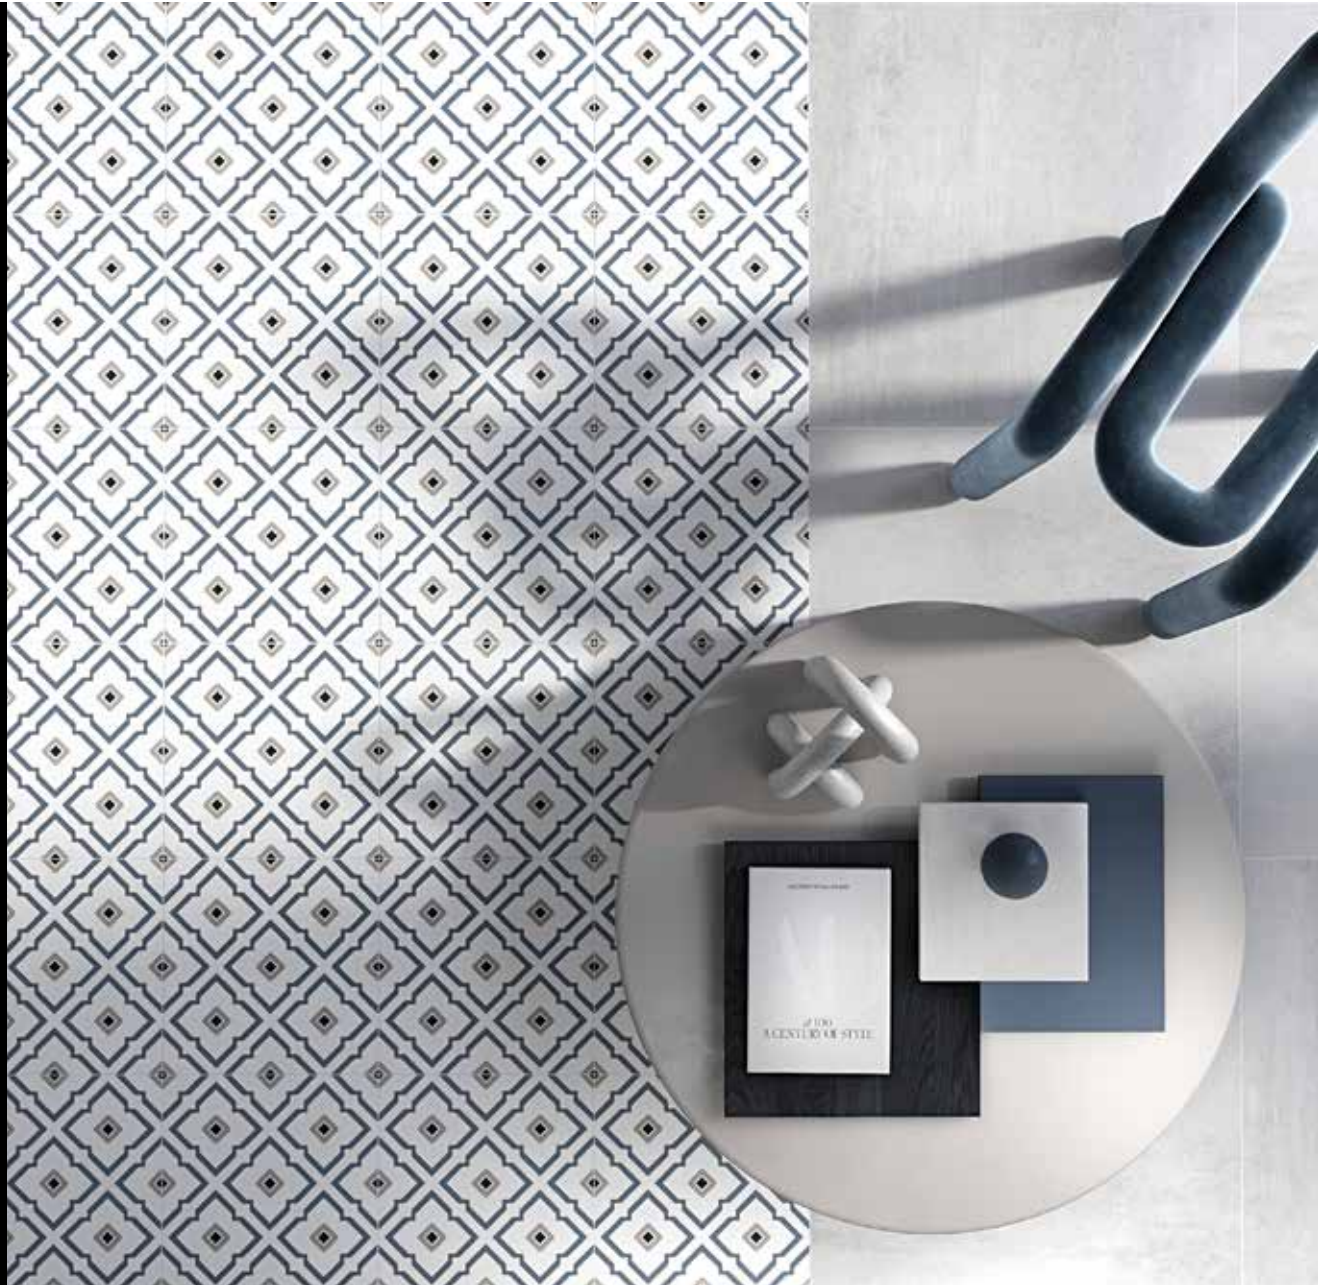

PATCHWORK

GEOMETRIC FLOWER

Blue is said to be the colour of dreamers. The light and fresh Patchwork Geometric Flower pattern brings life and warms up the interior. The tile is maintained in the colours of broken blue, white and grey. The floral geometry of the pattern is based on rhombuses. The collection will become the main decoration of the interior and will bring energy, freshness and a breath of fresh air into it. By choosing natural additions, we can easily create an interior decorated in the spirit of biophilic design or based on modern rustic aesthetics.