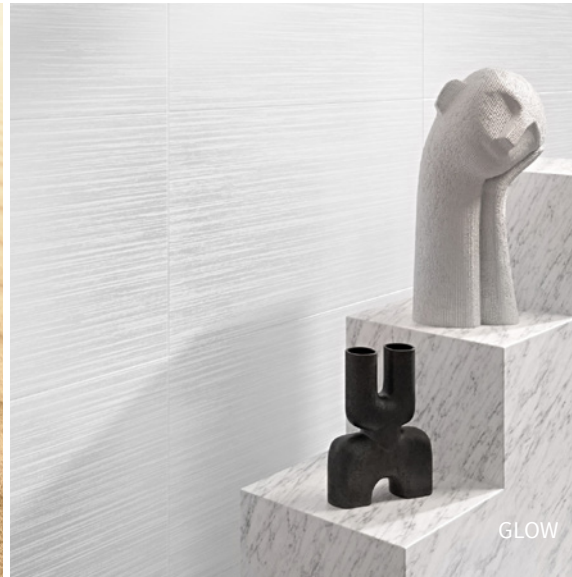

Modern bathrooms have become somewhere that allows us to enjoy practical solutions, without forgetting the elements of rest and relaxation. Bright colours continue to be popular and enjoy much support. This is why it is worth focusing on choices that can form the basis for a timeless bathroom that follows the current trends. Ceramic tiles measuring 30 × 60 are a perfect solution for the walls of both small and large bathrooms. Shades of grey, beige and white all make the interior feel more spacious and natural. Thanks to the use of tiles featuring a subtle structure and colouring, you can match accessories in almost any style, to create diverse arrangements as a result.

GLOW is a collection where a classic white tile is enhanced with a horizontal glossy pattern. The use of glossy colouring results in a subtle effect, so that the tile can be safely used to cover entire walls. A floor in a subdued colour scheme finished with gently glittering micro-granilia makes a balanced complement to a modern arrangement. With its simple and modern form, this tile works well in bathrooms in which minimalism, classic style and industrial character are dominant.

A subtle character of the RIBERO collection is the effect of the bright colours – white and beige. The tiles have been enhanced with a structured surface. This has resulted in a consistent and original combination. The regular, horizontal and modernistic structure offers the possibility of creating an interior that is universal and full of natural beauty. And the smooth tiles complete and balance the whole. The walls in a subdued colour scheme highlight the desired solid pattern of a French herringbone on the floor.