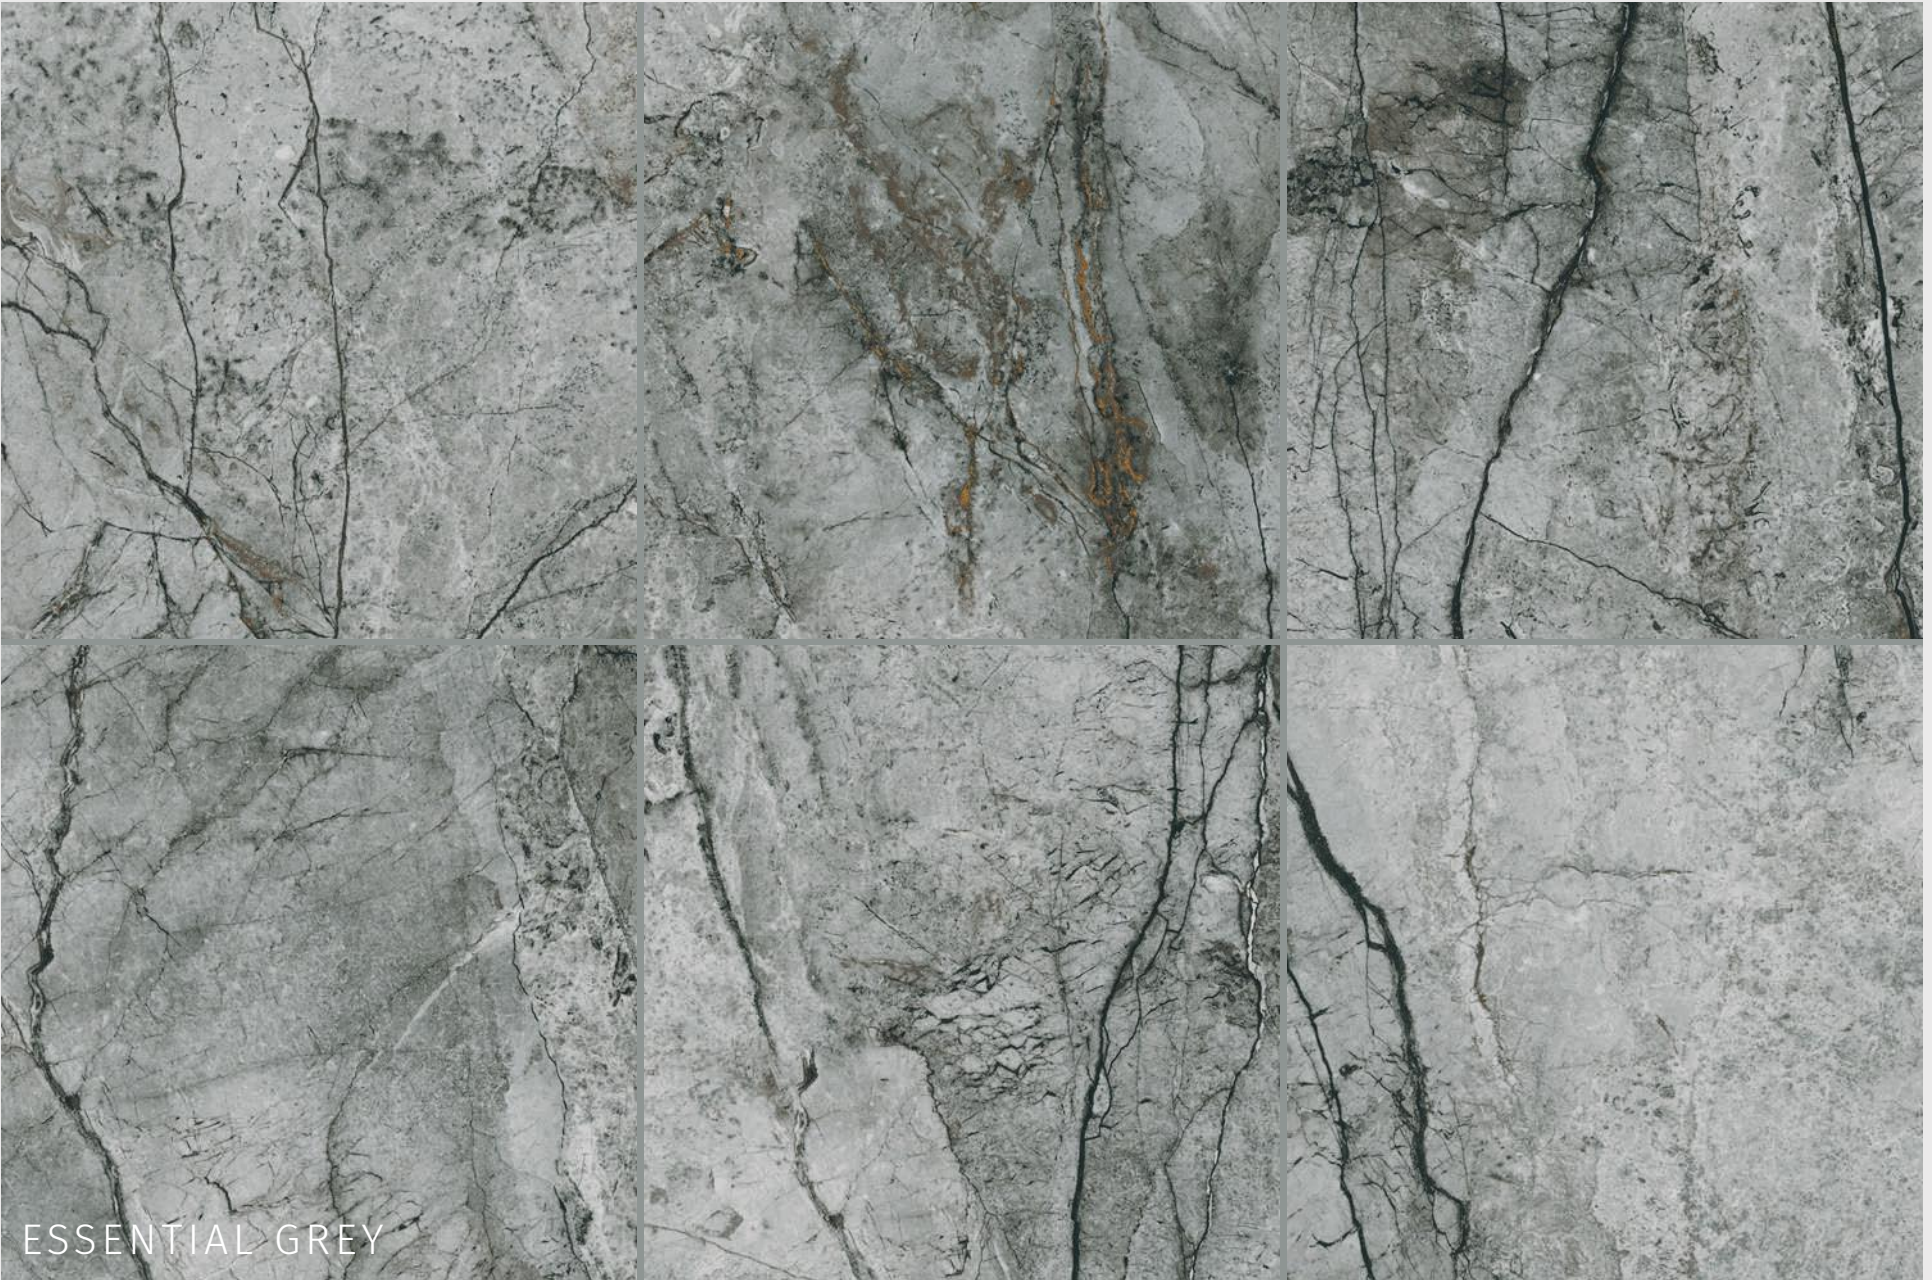

*The diversity of tile “faces” lends a natural look to the surface.
The collection has at least 6 unique faces.*

ESSENTIAL GREY