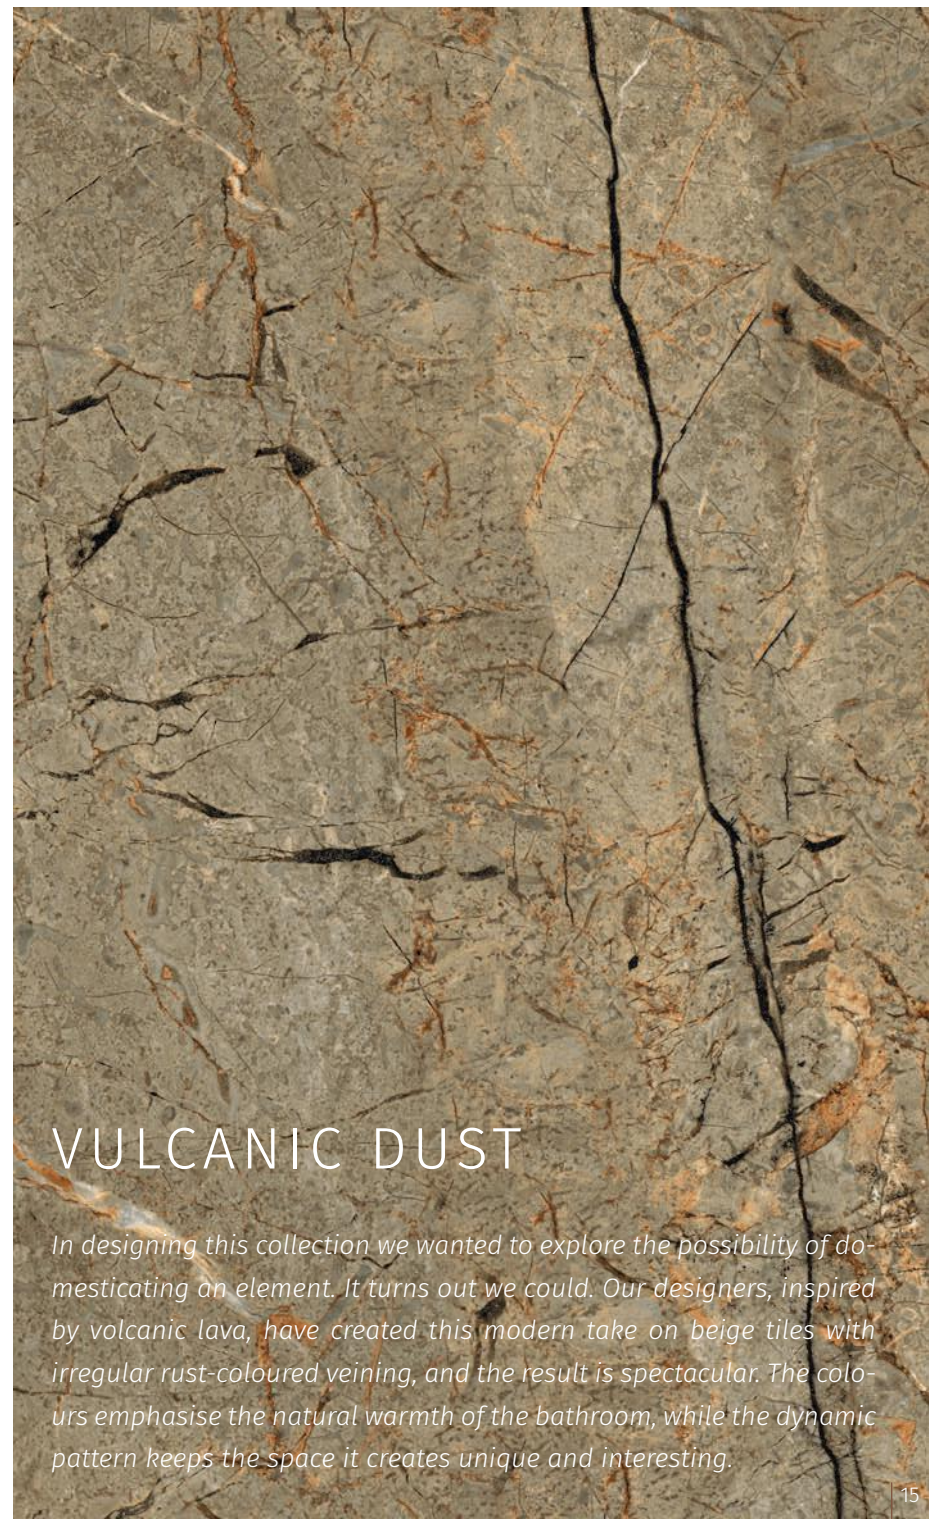

VULCANIC DUST

In designing this collection we wanted to explore the possibility of domesticating an element. It turns out we could. Our designers, inspired by volcanic lava, have created this modern take on beige tiles with irregular rust-coloured veining, and the result is spectacular. The colours emphasise the natural warmth of the bathroom, while the dynamic pattern keeps the space it creates unique and interesting.