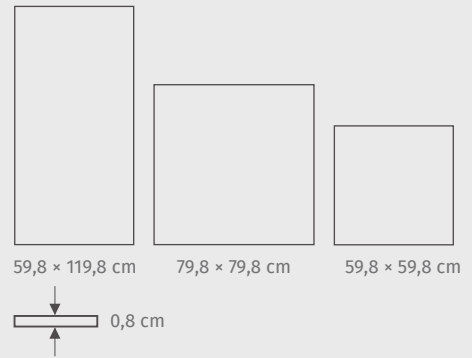

APPLICATIONS

WALL TILES/FLOOR TILES
EXTERIORS/INTERIORS

- polished
- tonal
- rectified
- suitable for floor heating
- coloured body