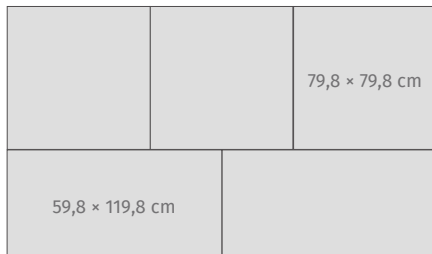

B

C

NIGHT SHADE

DIMENSIONS

APPLICATIONS

WALL TILES/FLOOR TILES
EXTERIORS/INTERIORS

polished

tonal