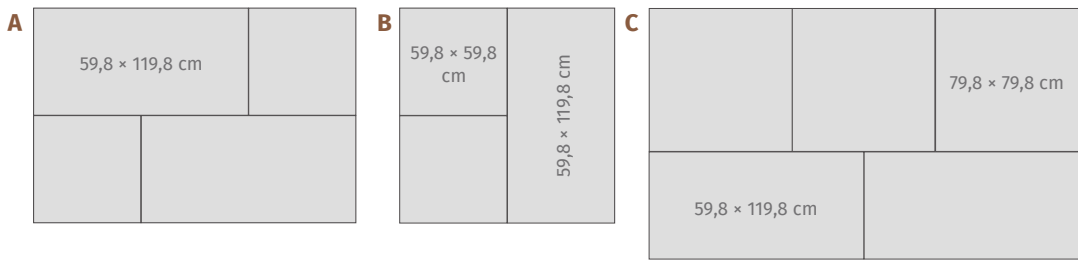

EXAMPLE

STONINGTON

DIMENSIONS