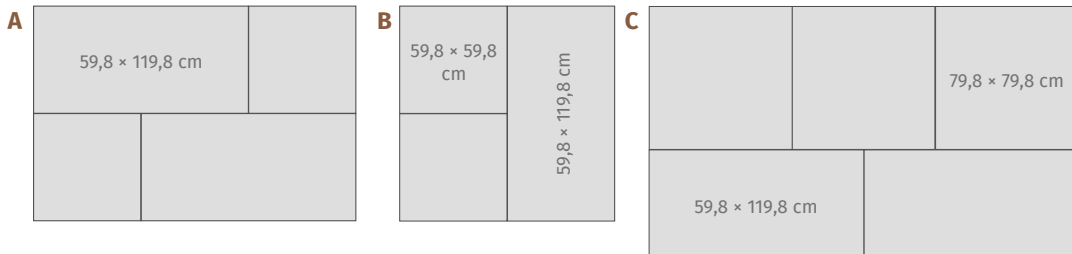

EXAMPLE

ESSENTIAL GREY