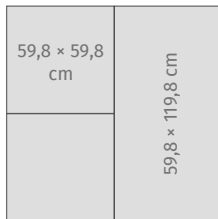

B

C

NIGHT SHADE

DIMENSIONS

APPLICATIONS

WALL TILES/FLOOR TILES
EXTERIORS/INTERIORS

polished

tonal