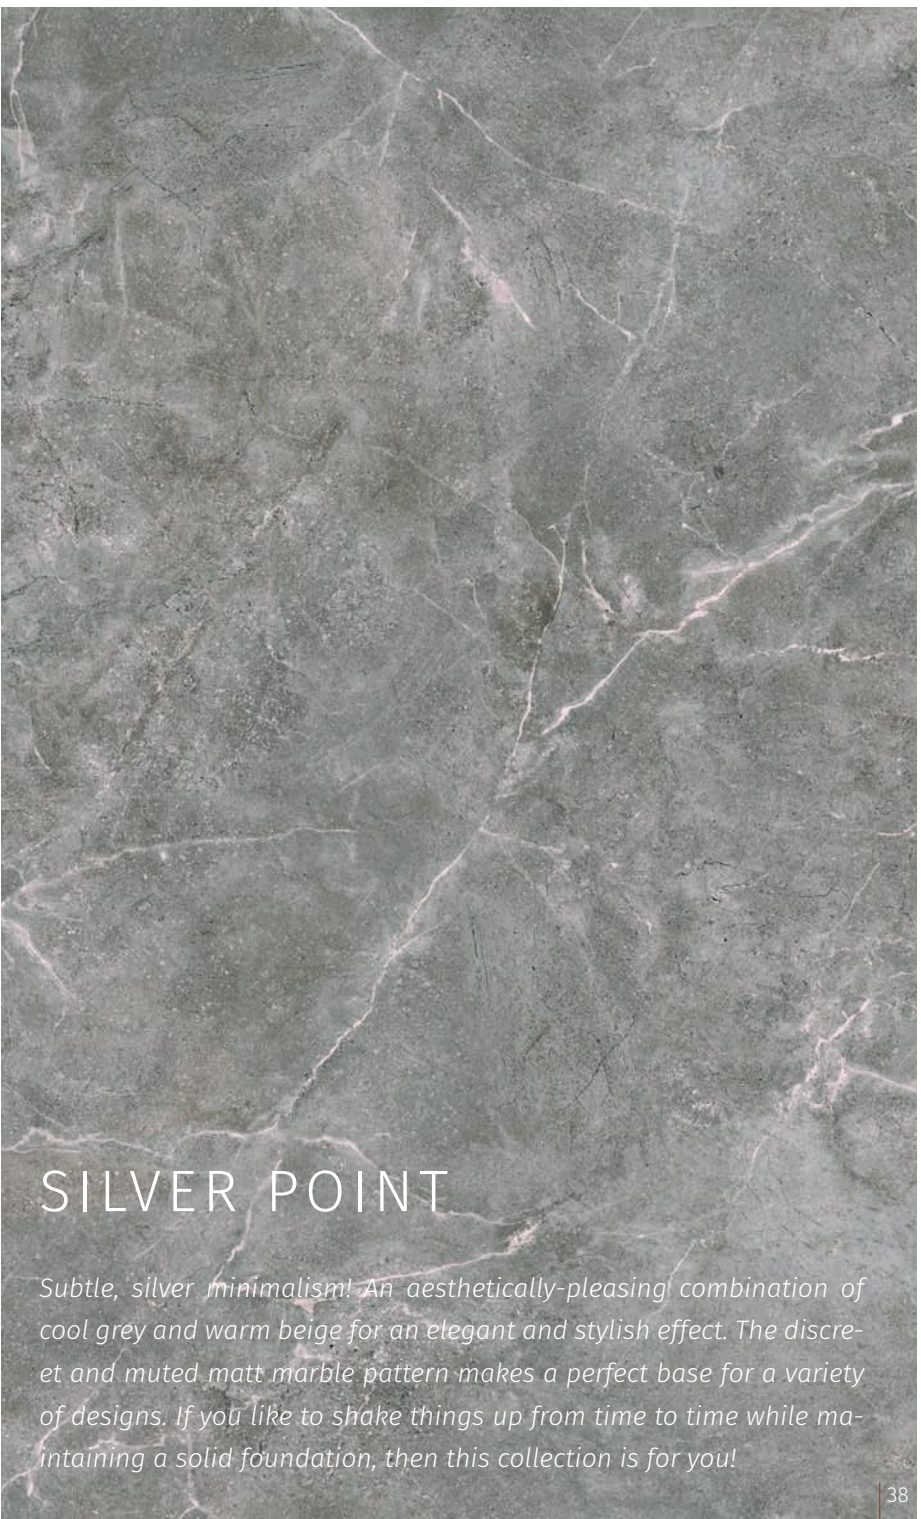

EXAMPLE

BRAVE ONYX

DIMENSIONS

APPLICATIONS

WALL TILES/FLOOR TILES
EXTERIORS/INTERIORS

- polished
- tonal
- rectified
- suitable for floor heating

SILVER POINT

Subtle, silver minimalism! An aesthetically-pleasing combination of cool grey and warm beige for an elegant and stylish effect. The discreet and muted matt marble pattern makes a perfect base for a variety of designs. If you like to shake things up from time to time while maintaining a solid foundation, then this collection is for you!