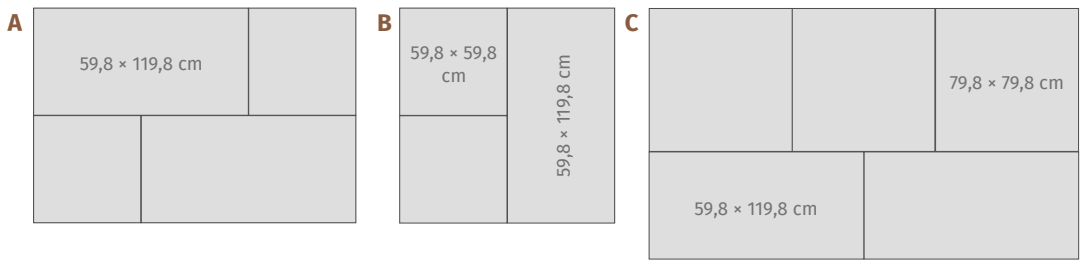

IRONIC

5
2
[Frost Resistance Icon]

5
2
[Frost Resistance Icon]

5
2
[Frost Resistance Icon]

- 2 abrasion resistance
- [Frost Resistance Icon] frost resistance
- 5 [Stain Resistance Icon] stain resistance

MODULARITY: Flexibility to combine tile formats into various arrangements on one surface

EXAMPLE

DIMENSIONS

APPLICATIONS

WALL TILES/FLOOR TILES
EXTERIORS/INTERIORS

- [Polished Icon] polished
- [Tonal Icon] tonal
- [Rectified Icon] rectified
- [Heating Icon] suitable for floor heating