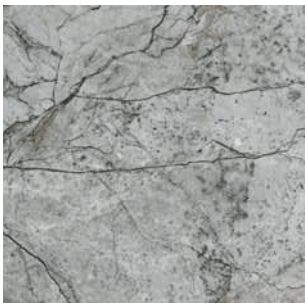

NT1058-035-1 MARBLE SKIN GREY MATT 79,8 x 79,8

- 5
- R9
- 4