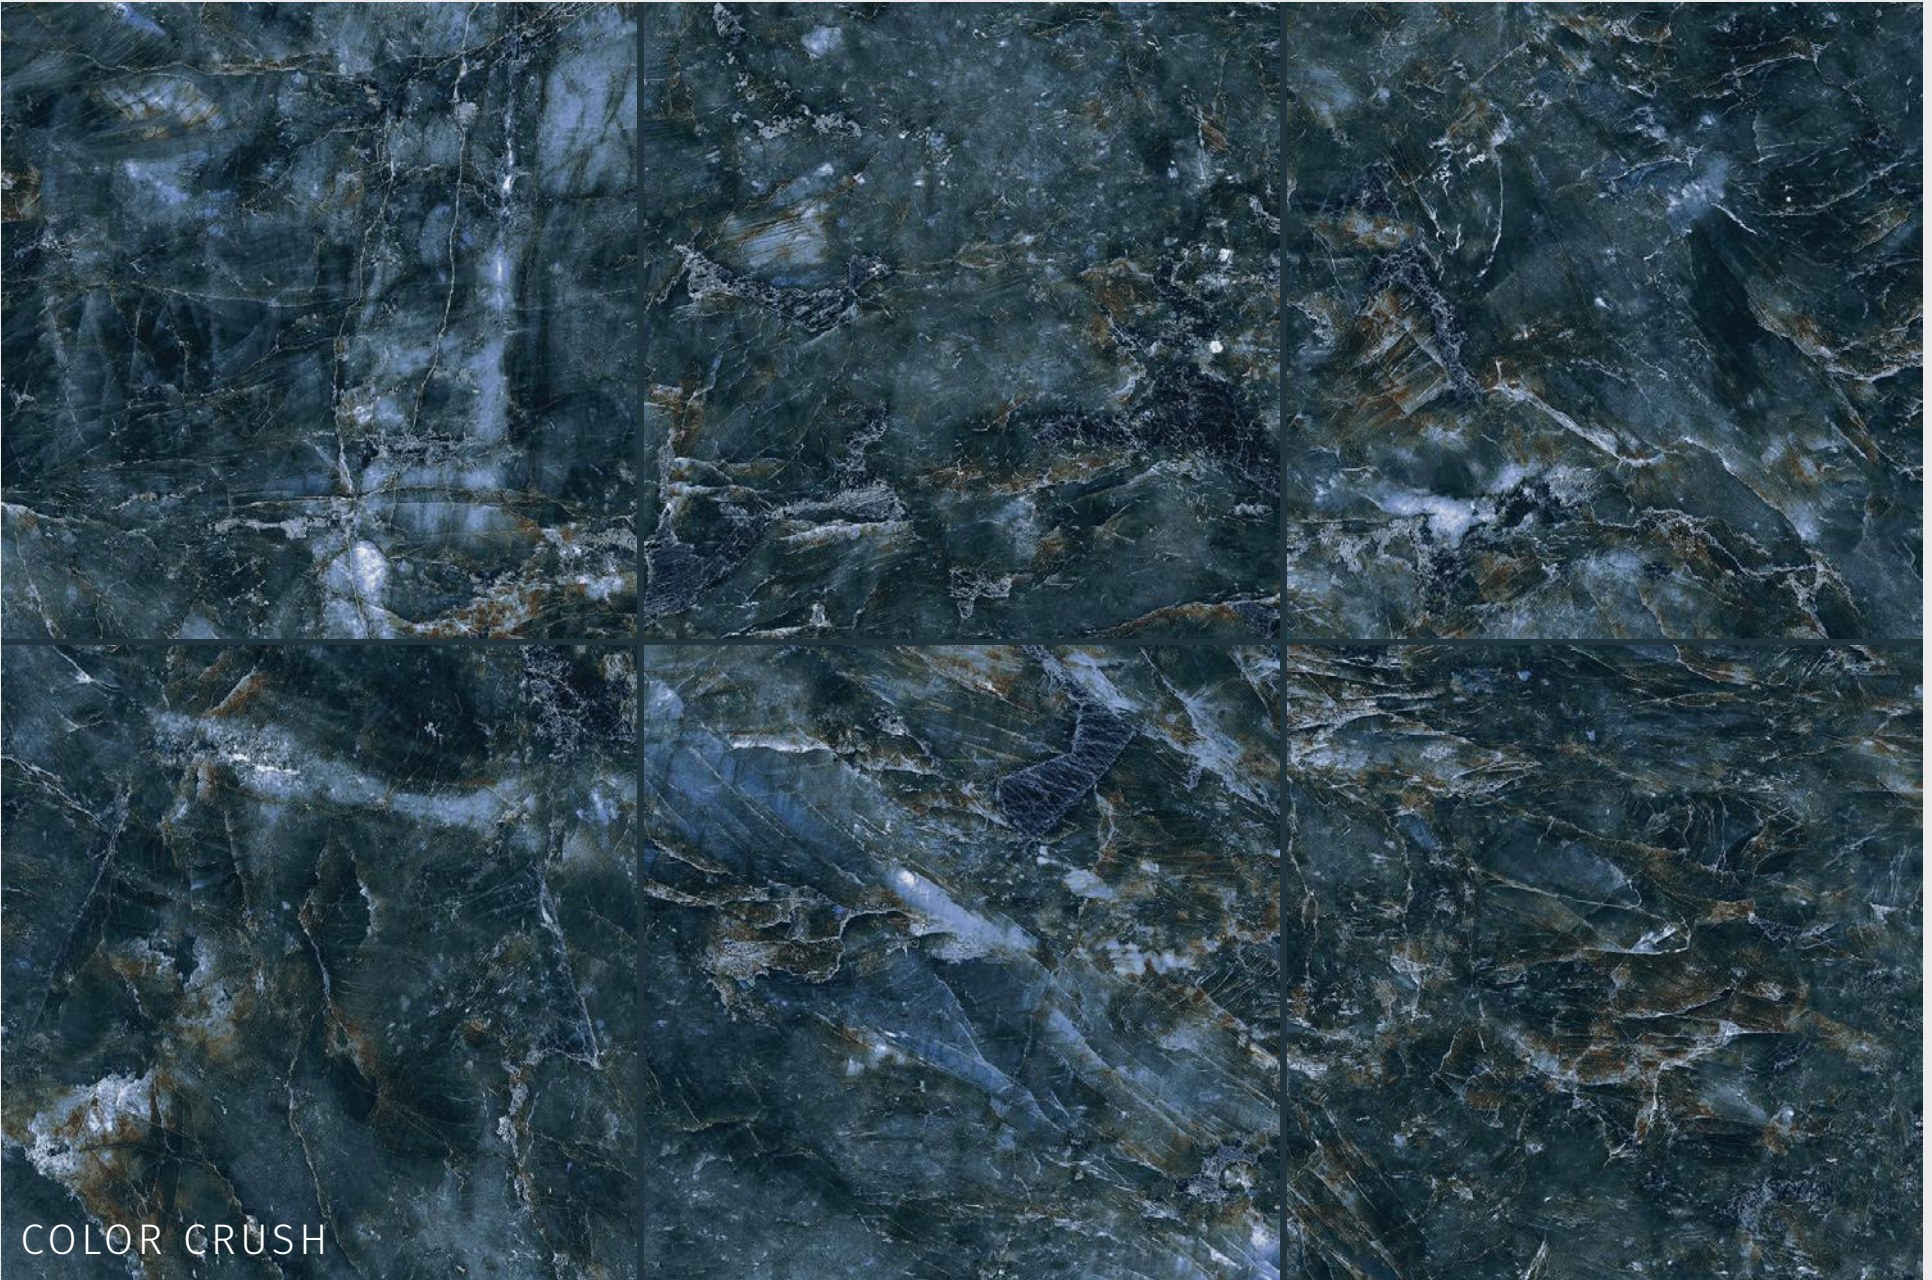

*The diversity of tile “faces” lends a natural look to the surface.
The collection has at least 6 unique faces.*

COLOR CRUSH