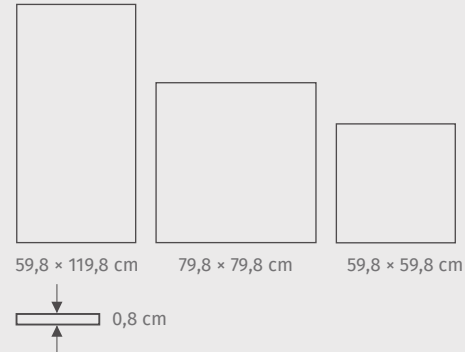

DIMENSIONS

APPLICATIONS

WALL TILES/FLOOR TILES
EXTERIORS/INTERIORS

polished

tonal

rectified

suitable for floor heating