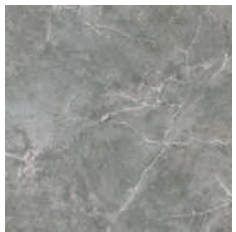

NT1064-013-1 SILVER POINT GREY MATT 59,8 x 59,8

- 5
- R9
- 4

- abrasion resistance
- frost resistance
- anti slip
- stain resistance

MODULARITY: Flexibility to combine tile formats into various arrangements on one surface