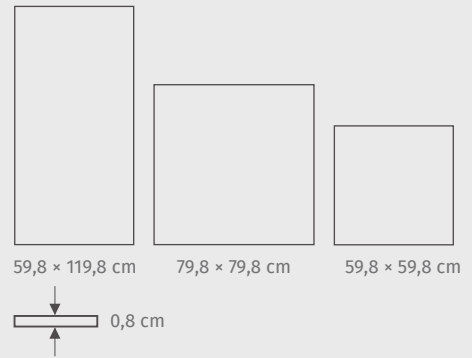

IRONIC

DIMENSIONS

APPLICATIONS

WALL TILES/FLOOR TILES
EXTERIORS/INTERIORS

- [Polished Icon] polished
- [Tonal Icon] tonal
- [Rectified Icon] rectified
- [Heating Icon] suitable for floor heating