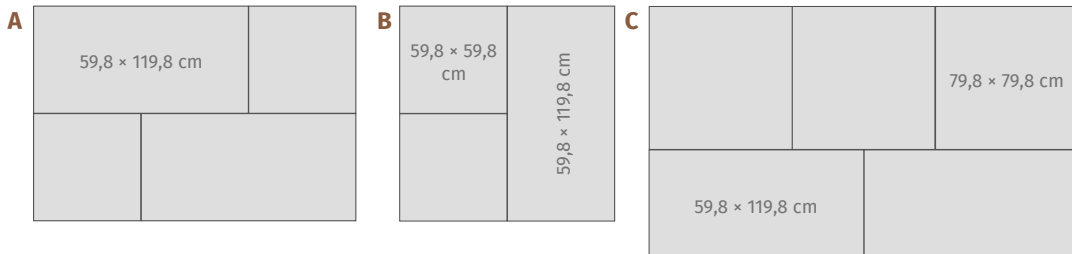

NT080-001-1 DISTANCE GREY POLISHED 59,8 × 59,8

abrasion resistance

frost resistance

stain resistance

MODULARITY: Flexibility to combine tile formats into various arrangements on one surface

EXAMPLE

DISTANCE