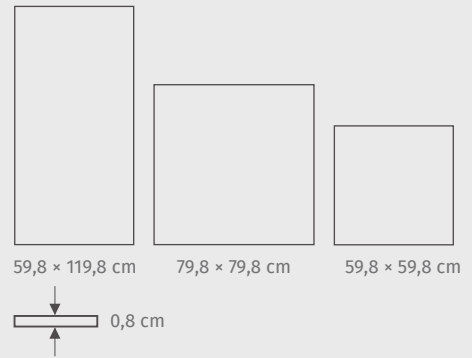

VULCANIC DUST

DIMENSIONS

APPLICATIONS

WALL TILES/FLOOR TILES
EXTERIORS/INTERIORS

- polished
- tonal
- rectified
- suitable for floor heating