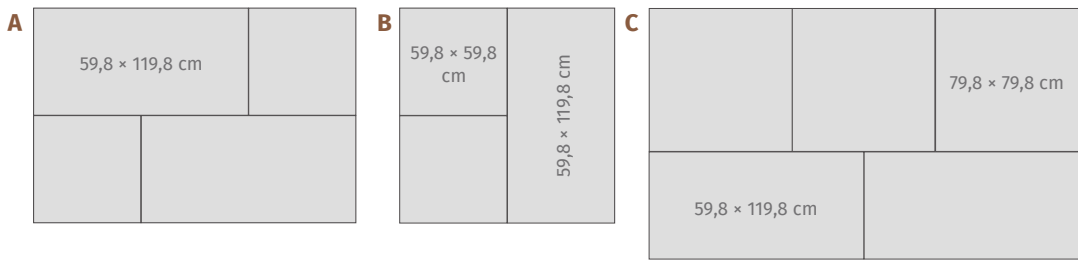

ESSENTIAL GRAPHITE

- 5
- 2

- 5
- 2

- 5
- 2

- abrasion resistance
- frost resistance
- stain resistance

MODULARITY: Flexibility to combine tile formats into various arrangements on one surface

EXAMPLE

DIMENSIONS

APPLICATIONS

WALL TILES/FLOOR TILES
EXTERIORS/INTERIORS

- polished
- tonal
- rectified
- suitable for floor heating