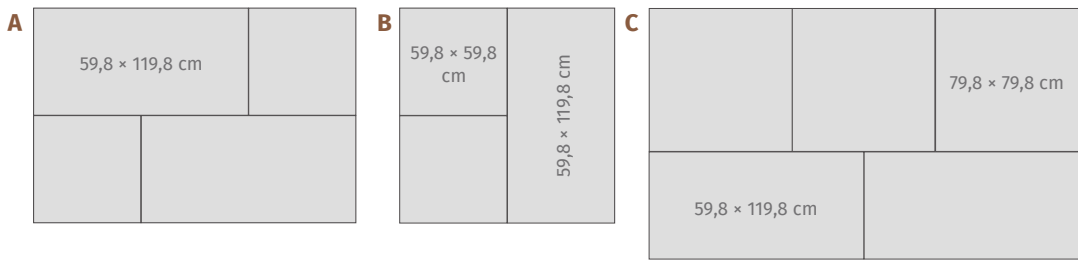

EXAMPLE

ETERNAL

DIMENSIONS