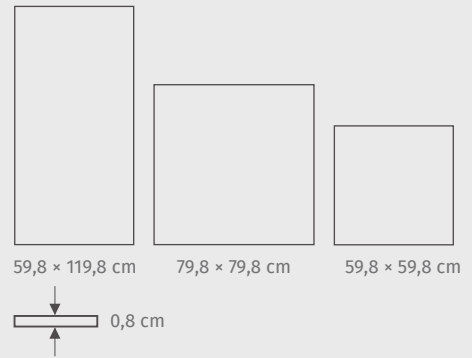

APPLICATIONS

WALL TILES/FLOOR TILES
EXTERIORS/INTERIORS

- matt
- tonal
- rectified
- suitable for floor heating