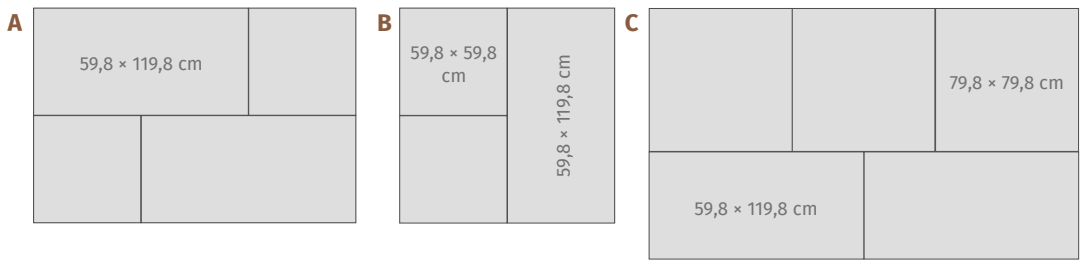

EXAMPLE

MARBLE SKIN

DIMENSIONS