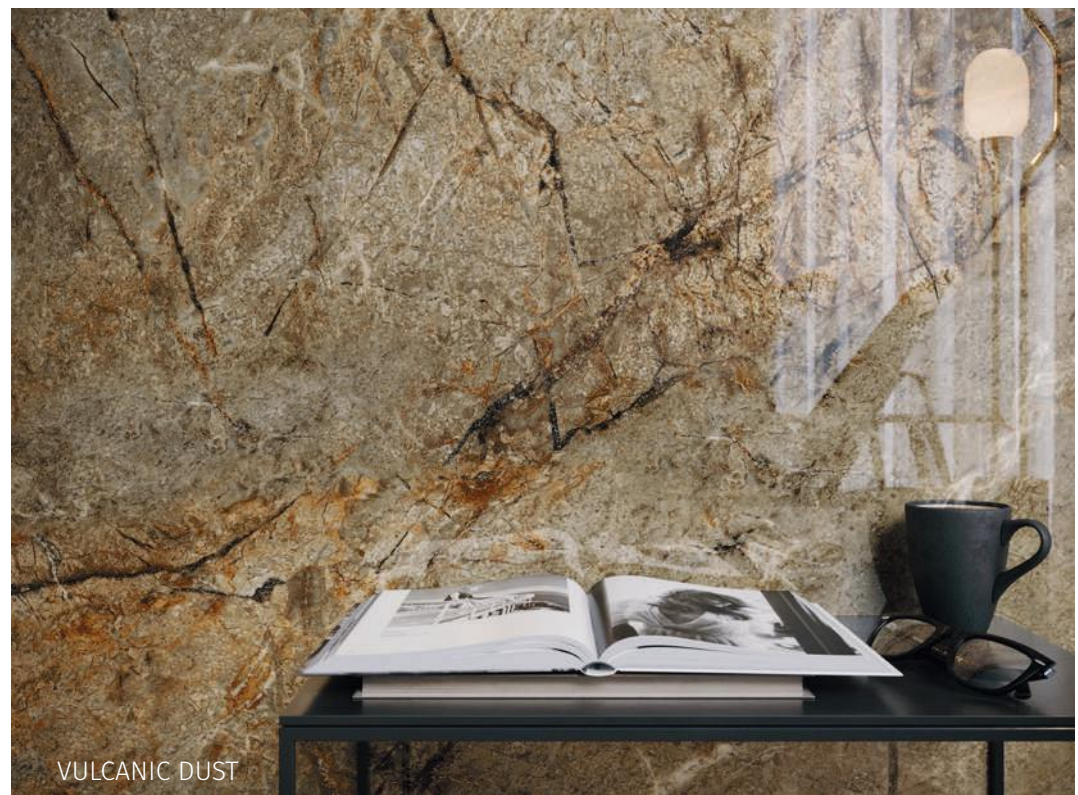

VULCANIC DUST

- 5
- 3

- 5
- 3

- 5
- 3

- abrasion resistance
- frost resistance
- stain resistance

MODULARITY: Flexibility to combine tile formats into various arrangements on one surface

EXAMPLE

DIMENSIONS

APPLICATIONS

WALL TILES/FLOOR TILES
EXTERIORS/INTERIORS

- polished
- tonal
- rectified
- suitable for floor heating