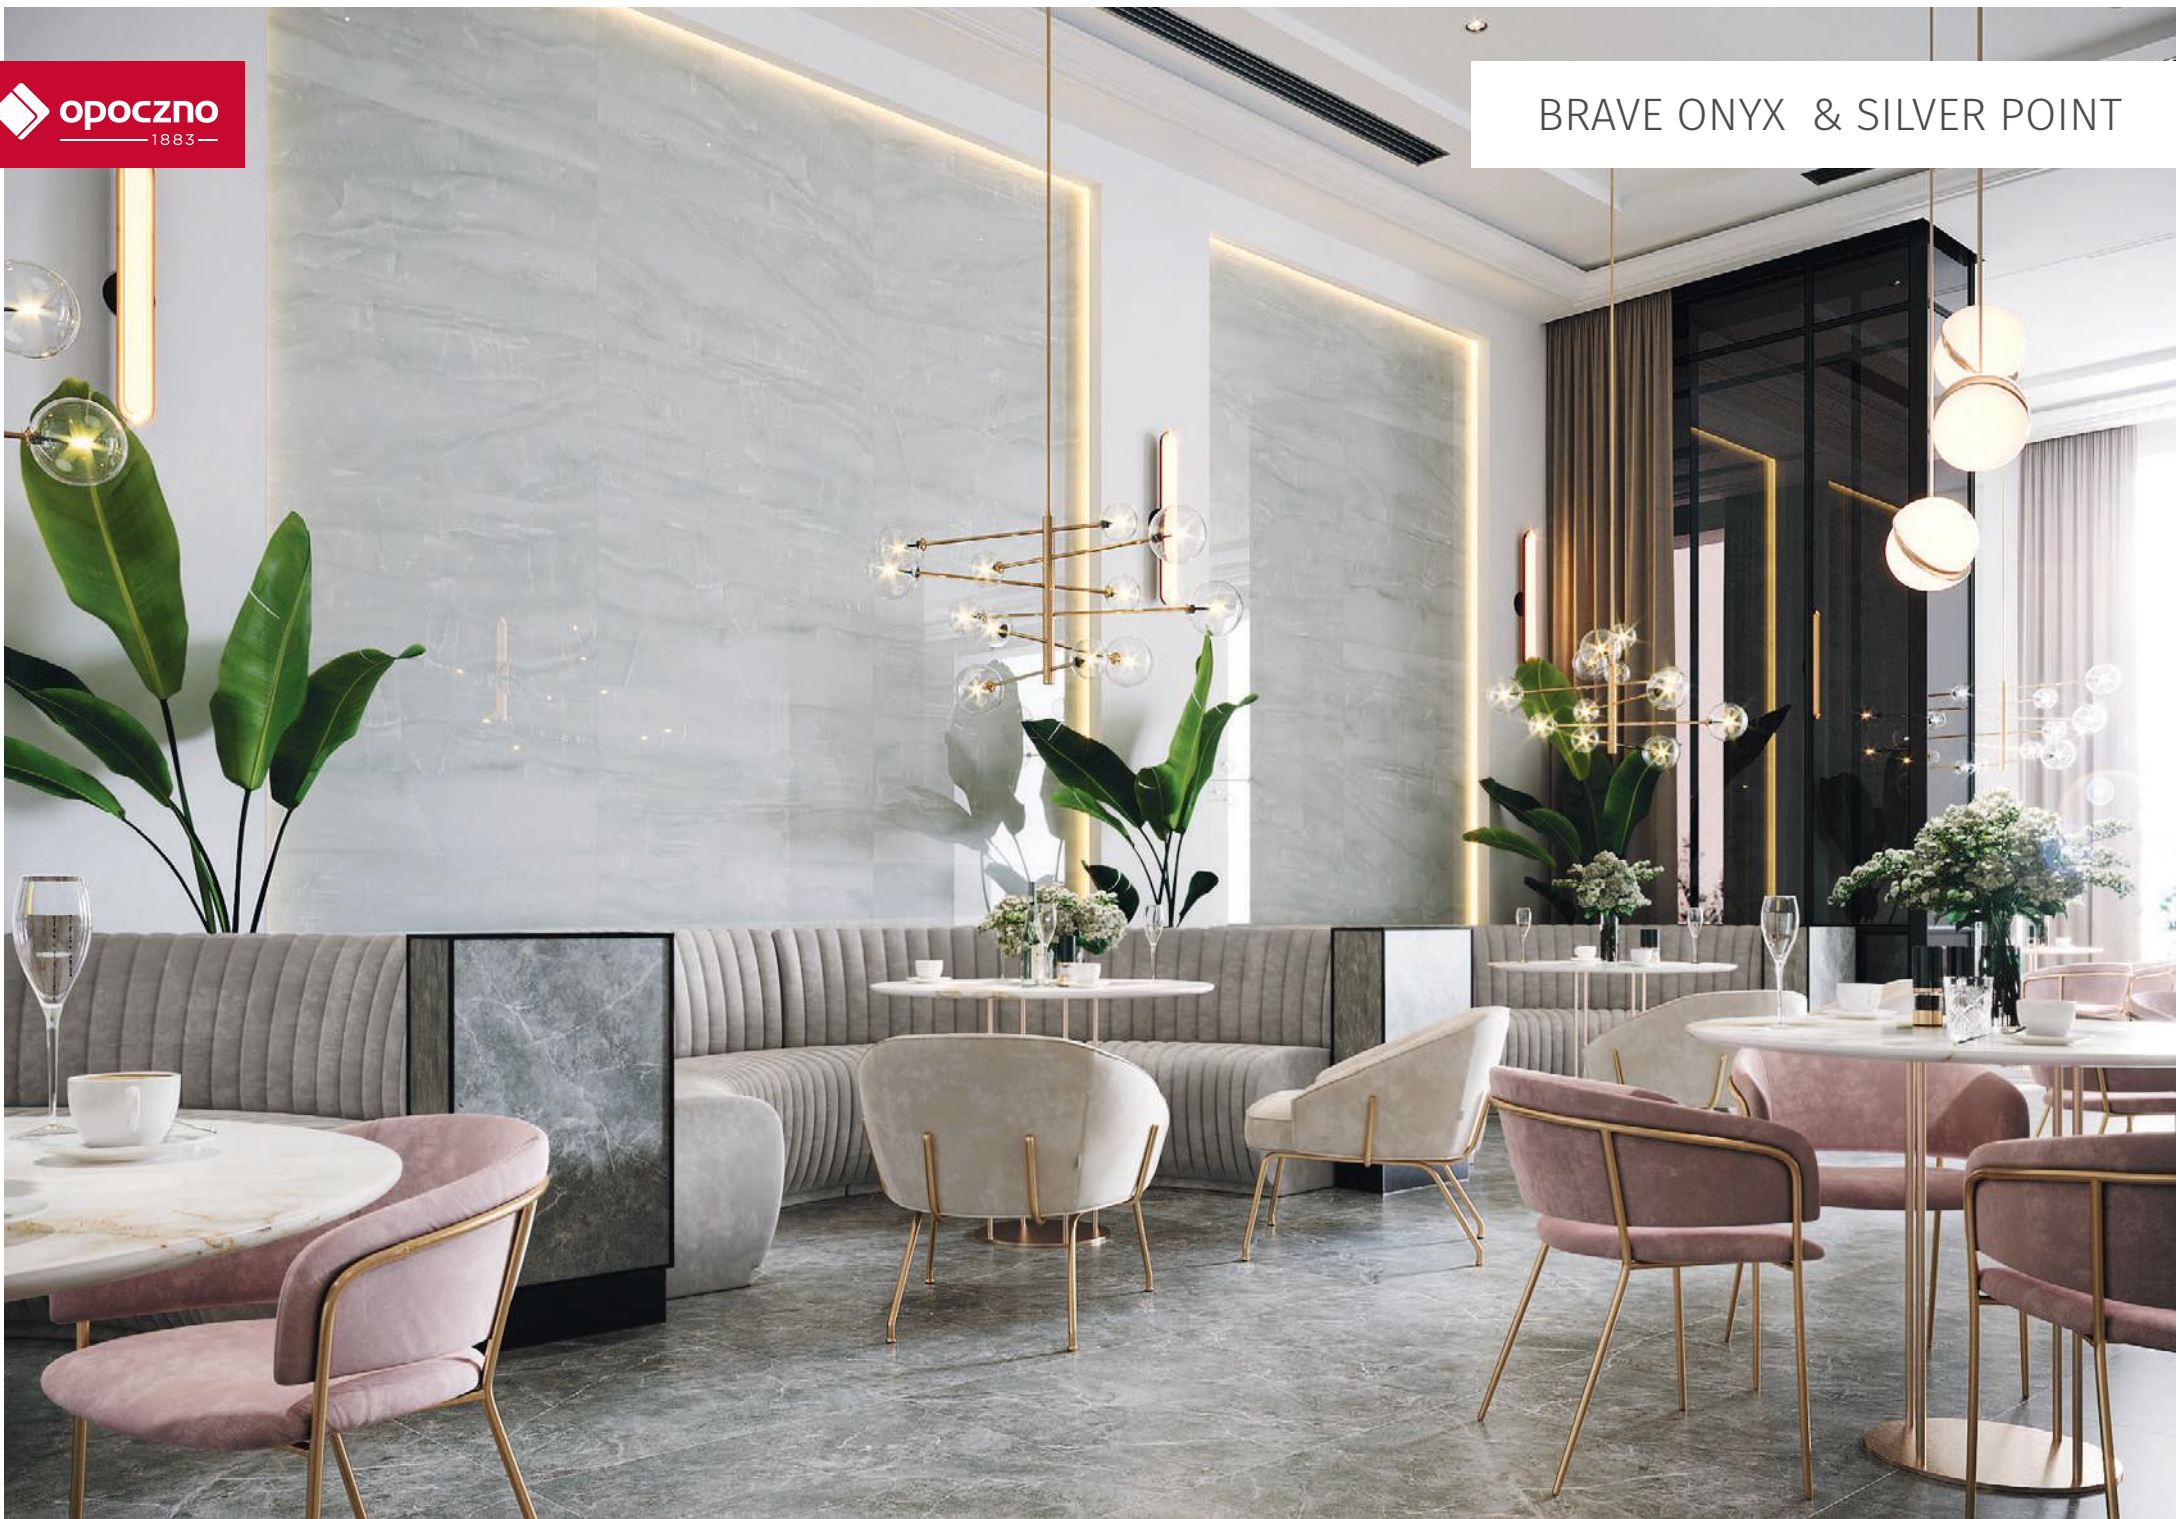

EXAMPLE

DESERT WIND

DIMENSIONS

APPLICATIONS

WALL TILES/FLOOR TILES
EXTERIORS/INTERIORS

- polished
- tonal
- rectified
- suitable for floor heating
- coloured body

BRAVE ONYX

A real standout among our latest collections! If you are looking to create a modern and glamorous bathroom, this collection must be considered! The beautifully polished, reflective surfaces of these lightly-textured tiles conceal a pattern reminiscent of pearls concealed in the depths of the vast ocean. This combination of elegance and modernity is naturally intriguing, the perfect choice for both private and commercial interiors, memorable for everyone.