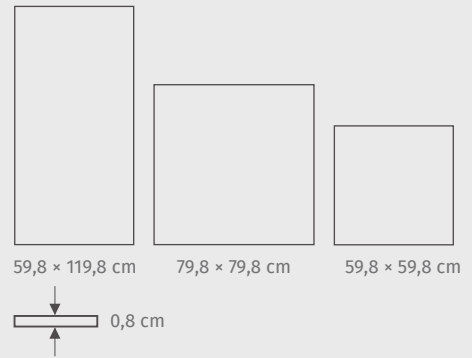

SILVER POINT

DIMENSIONS

APPLICATIONS

WALL TILES/FLOOR TILES
EXTERIORS/INTERIORS

- matt
- tonal
- rectified
- suitable for floor heating