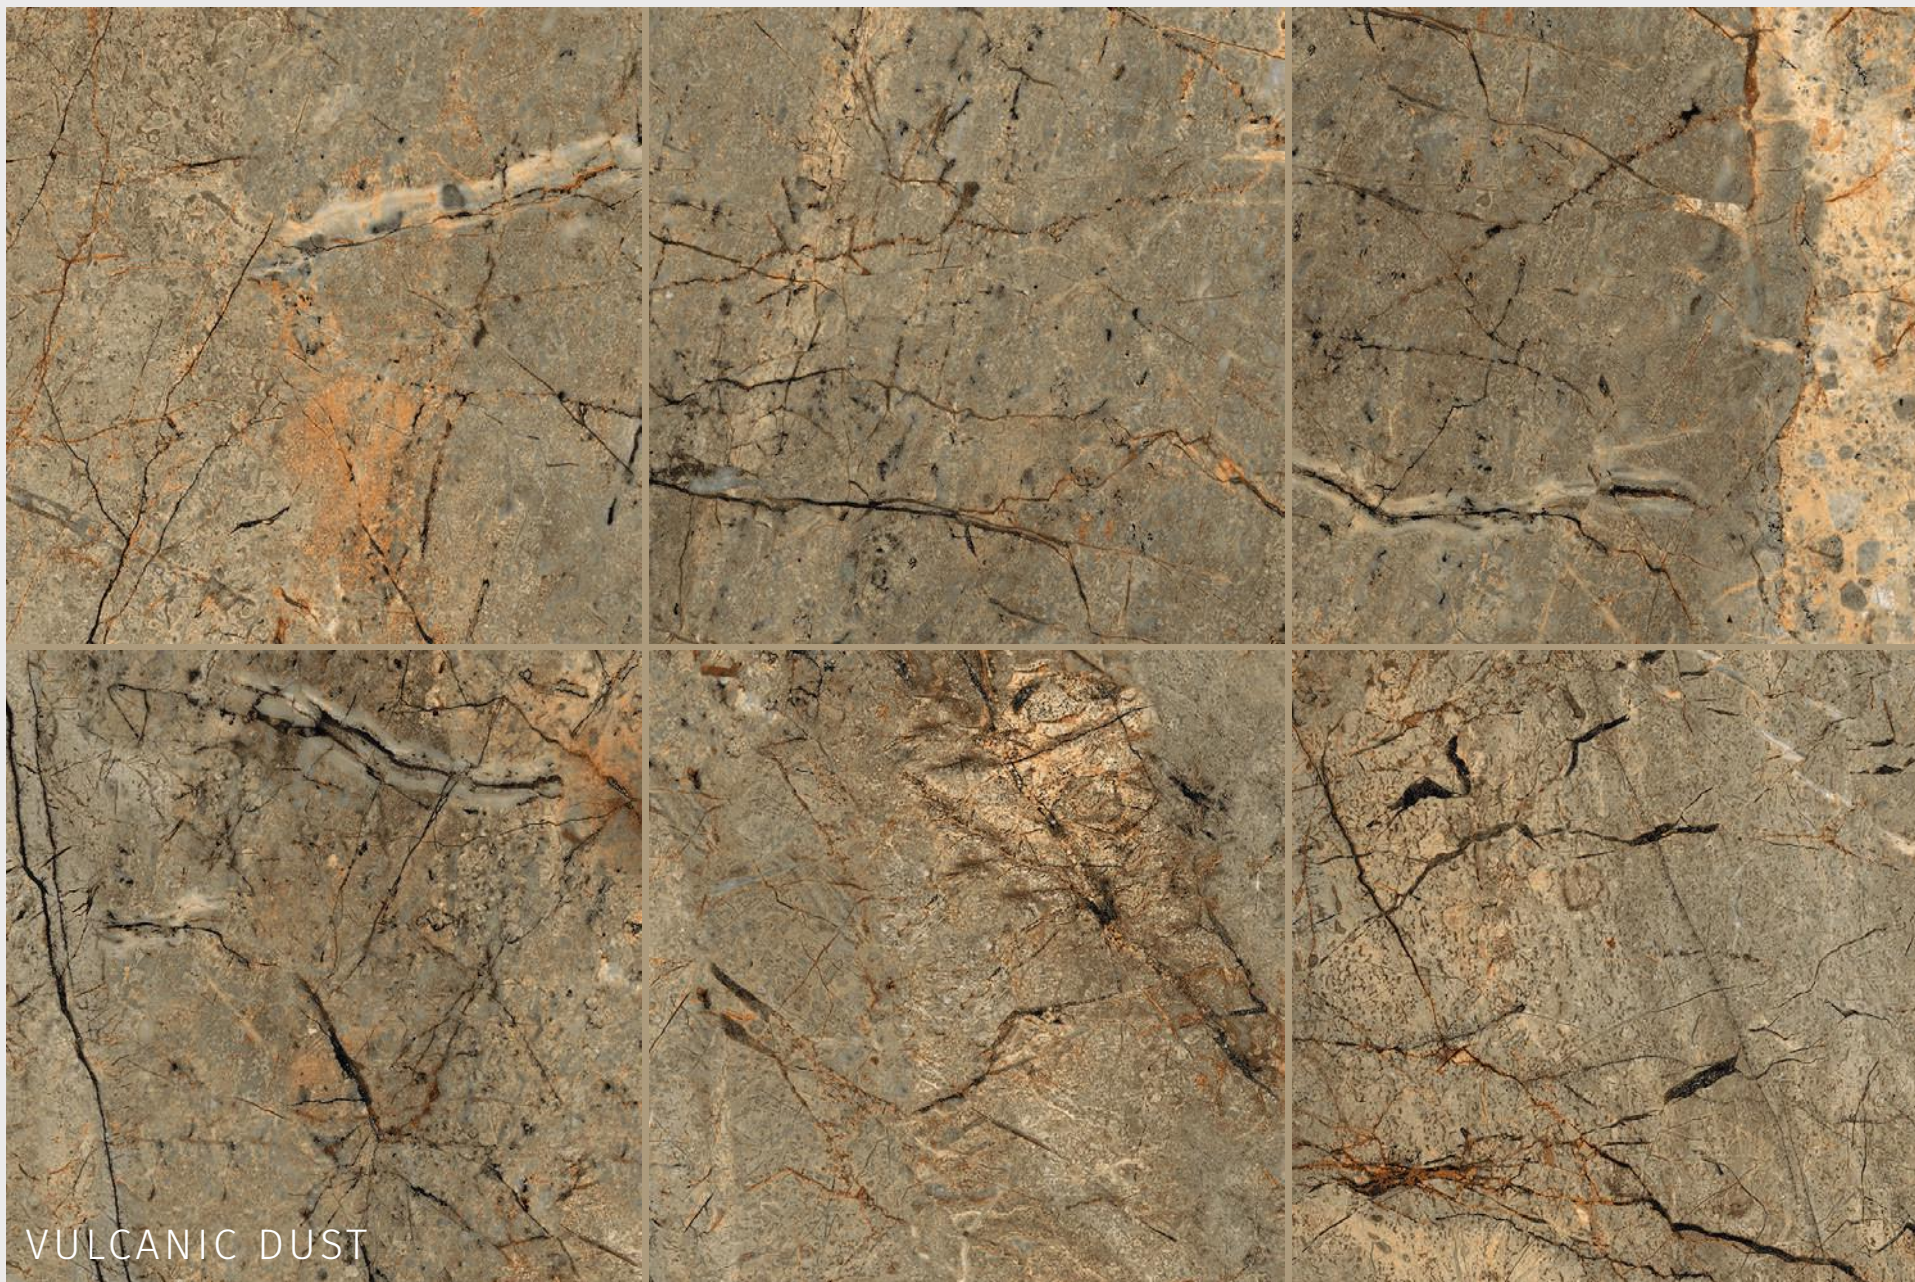

*The diversity of tile “faces” lends a natural look to the surface.
The collection has at least 6 unique faces.*