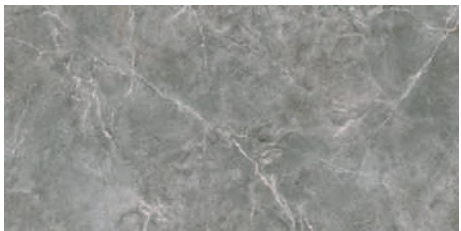

SILVER POINT

NT1064-015-1 SILVER POINT GREY MATT 59,8 x 119,8

- 5
- R9
- 4