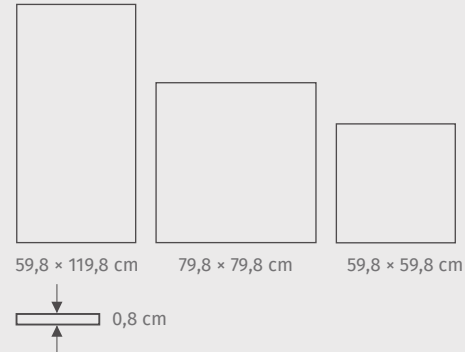

DIMENSIONS

APPLICATIONS

WALL TILES/FLOOR TILES
EXTERIORS/INTERIORS

- polished
- tonal
- rectified
- suitable for floor heating