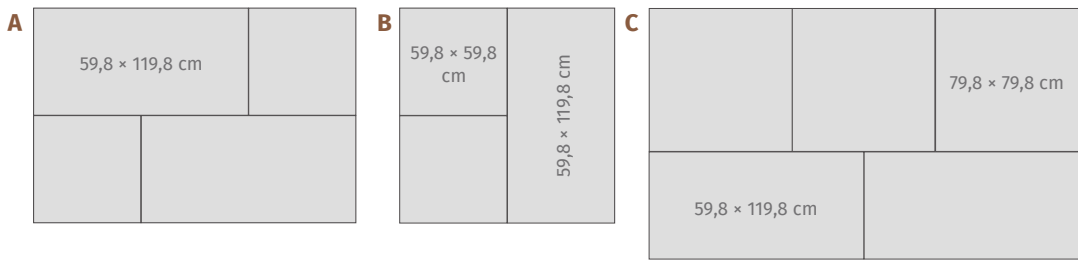

EXAMPLE

DESERT WIND

DIMENSIONS