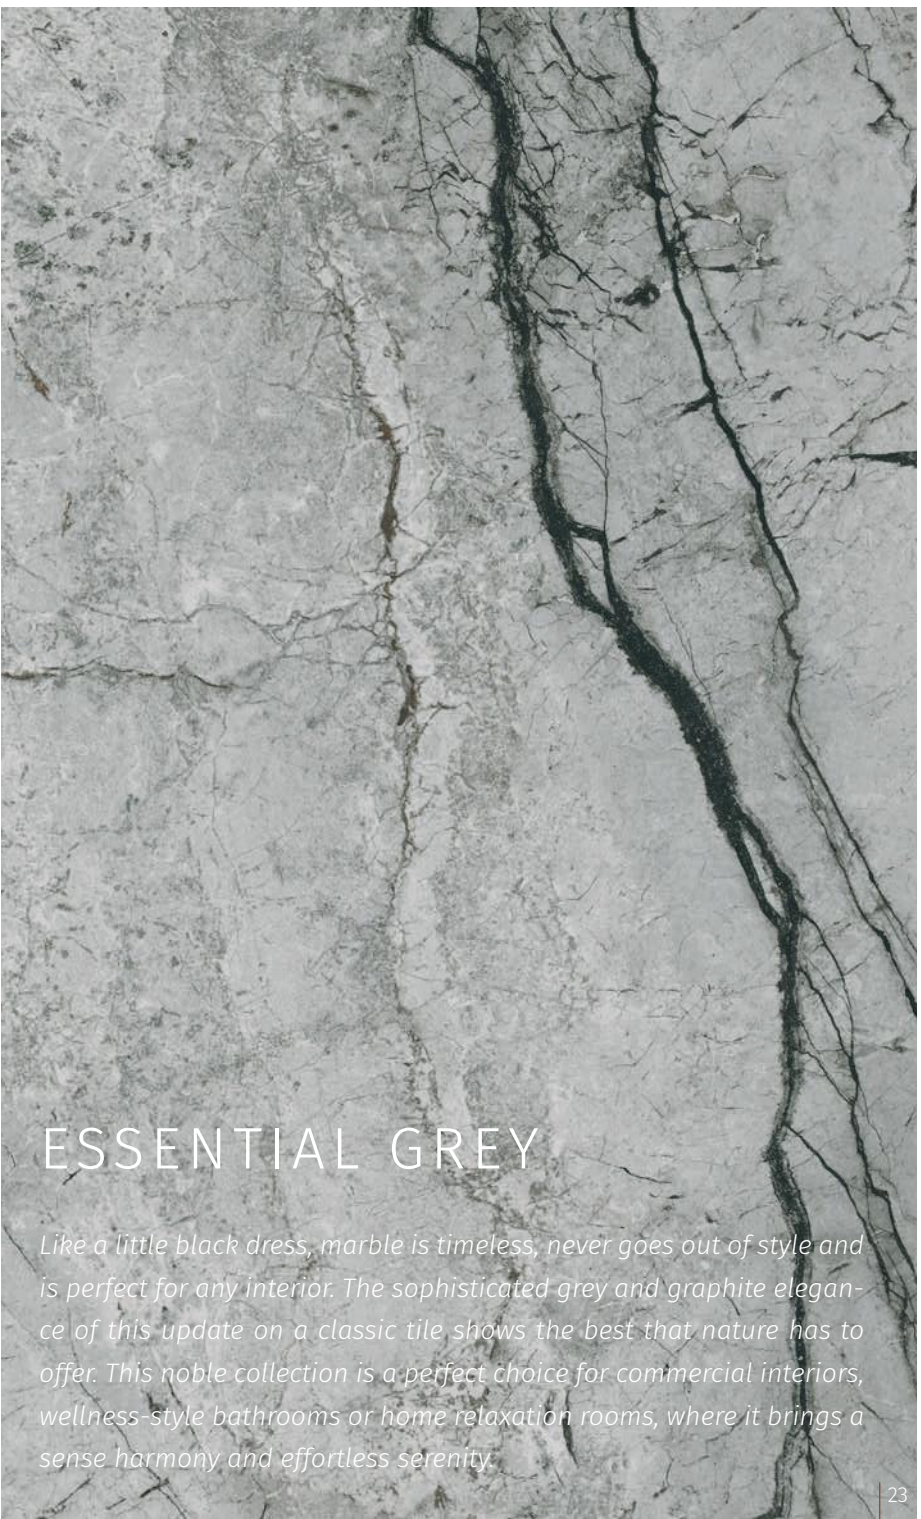

EXAMPLE

ETERNAL

DIMENSIONS

APPLICATIONS

WALL TILES/FLOOR TILES
EXTERIORS/INTERIORS

- polished
- tonal
- rectified
- suitable for floor heating

ESSENTIAL GREY

Like a little black dress, marble is timeless, never goes out of style and is perfect for any interior. The sophisticated grey and graphite elegance of this update on a classic tile shows the best that nature has to offer. This noble collection is a perfect choice for commercial interiors, wellness-style bathrooms or home relaxation rooms, where it brings a sense harmony and effortless serenity.