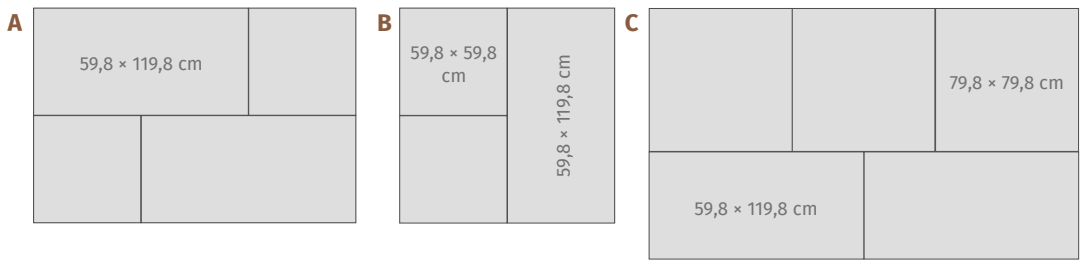

SILVER POINT

- 5
- R9
- 4

- 5
- R9
- 4

- 5
- R9
- 4

- abrasion resistance
- frost resistance
- anti slip
- stain resistance

MODULARITY: Flexibility to combine tile formats into various arrangements on one surface

EXAMPLE

DIMENSIONS

APPLICATIONS

WALL TILES/FLOOR TILES
EXTERIORS/INTERIORS

- matt
- tonal
- rectified
- suitable for floor heating