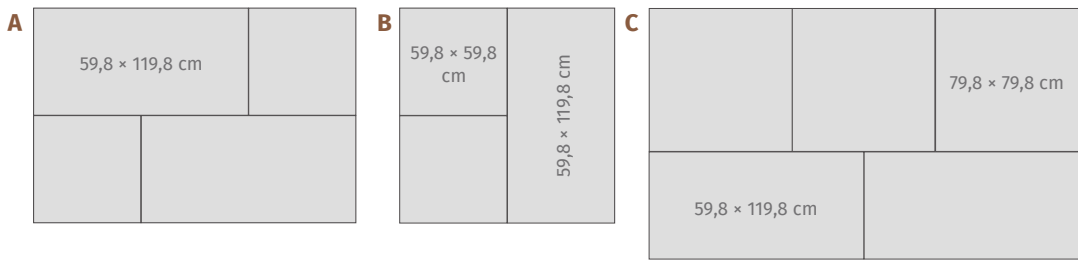

VULCANIC DUST

- 5
- 3

- 5
- 3

- 5
- 3

- abrasion resistance
- frost resistance
- stain resistance

MODULARITY: Flexibility to combine tile formats into various arrangements on one surface

EXAMPLE

DIMENSIONS

APPLICATIONS

WALL TILES/FLOOR TILES
EXTERIORS/INTERIORS

- polished
- tonal
- rectified
- suitable for floor heating