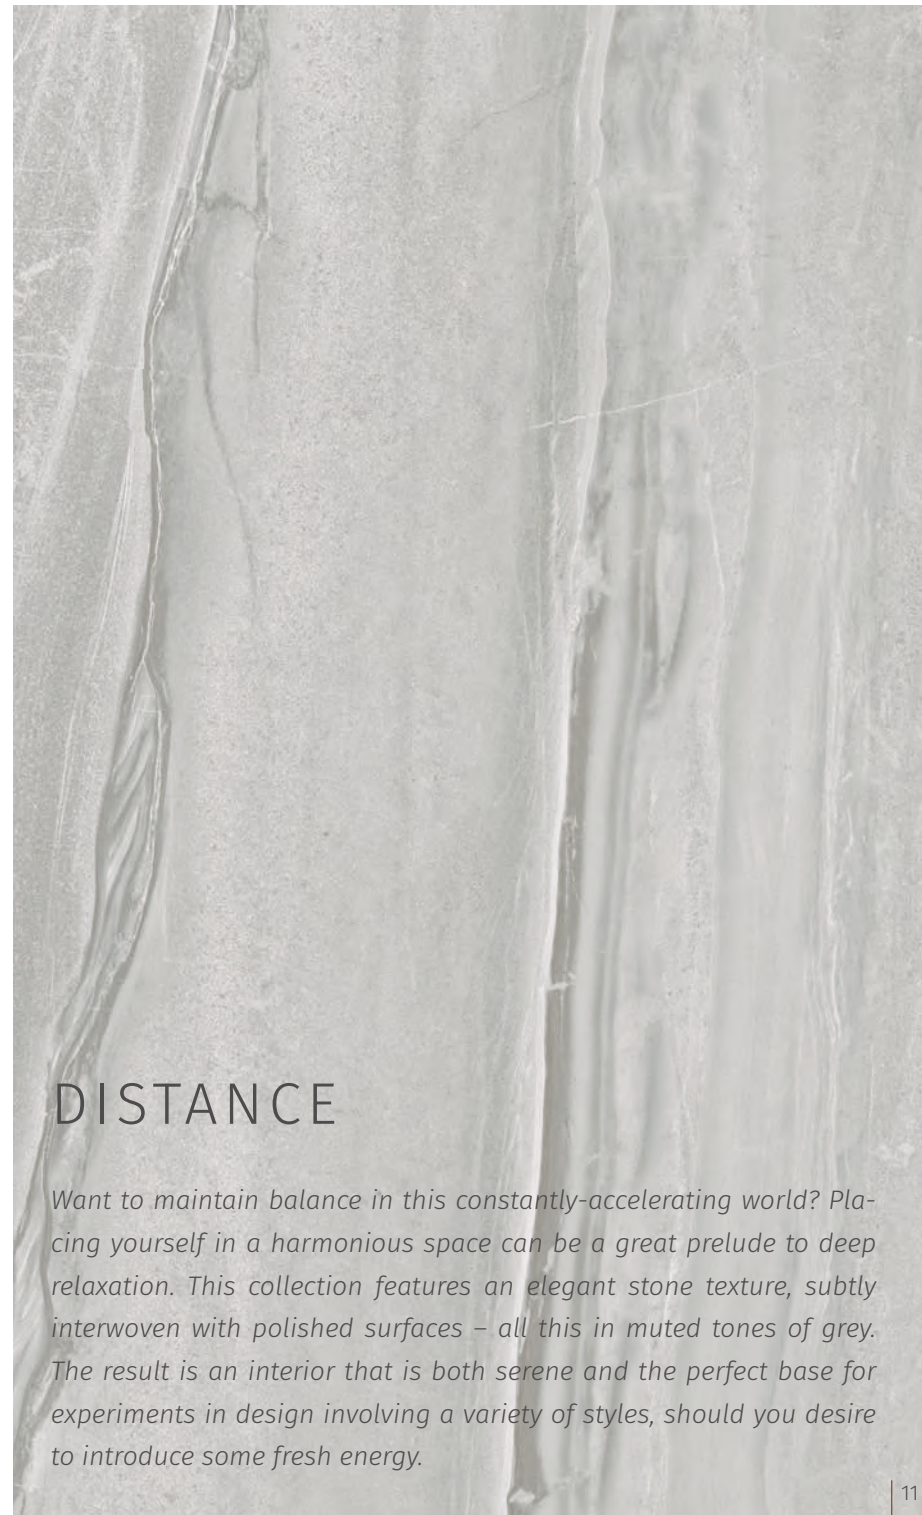

DISTANCE

Want to maintain balance in this constantly-accelerating world? Placing yourself in a harmonious space can be a great prelude to deep relaxation. This collection features an elegant stone texture, subtly interwoven with polished surfaces – all this in muted tones of grey. The result is an interior that is both serene and the perfect base for experiments in design involving a variety of styles, should you desire to introduce some fresh energy.