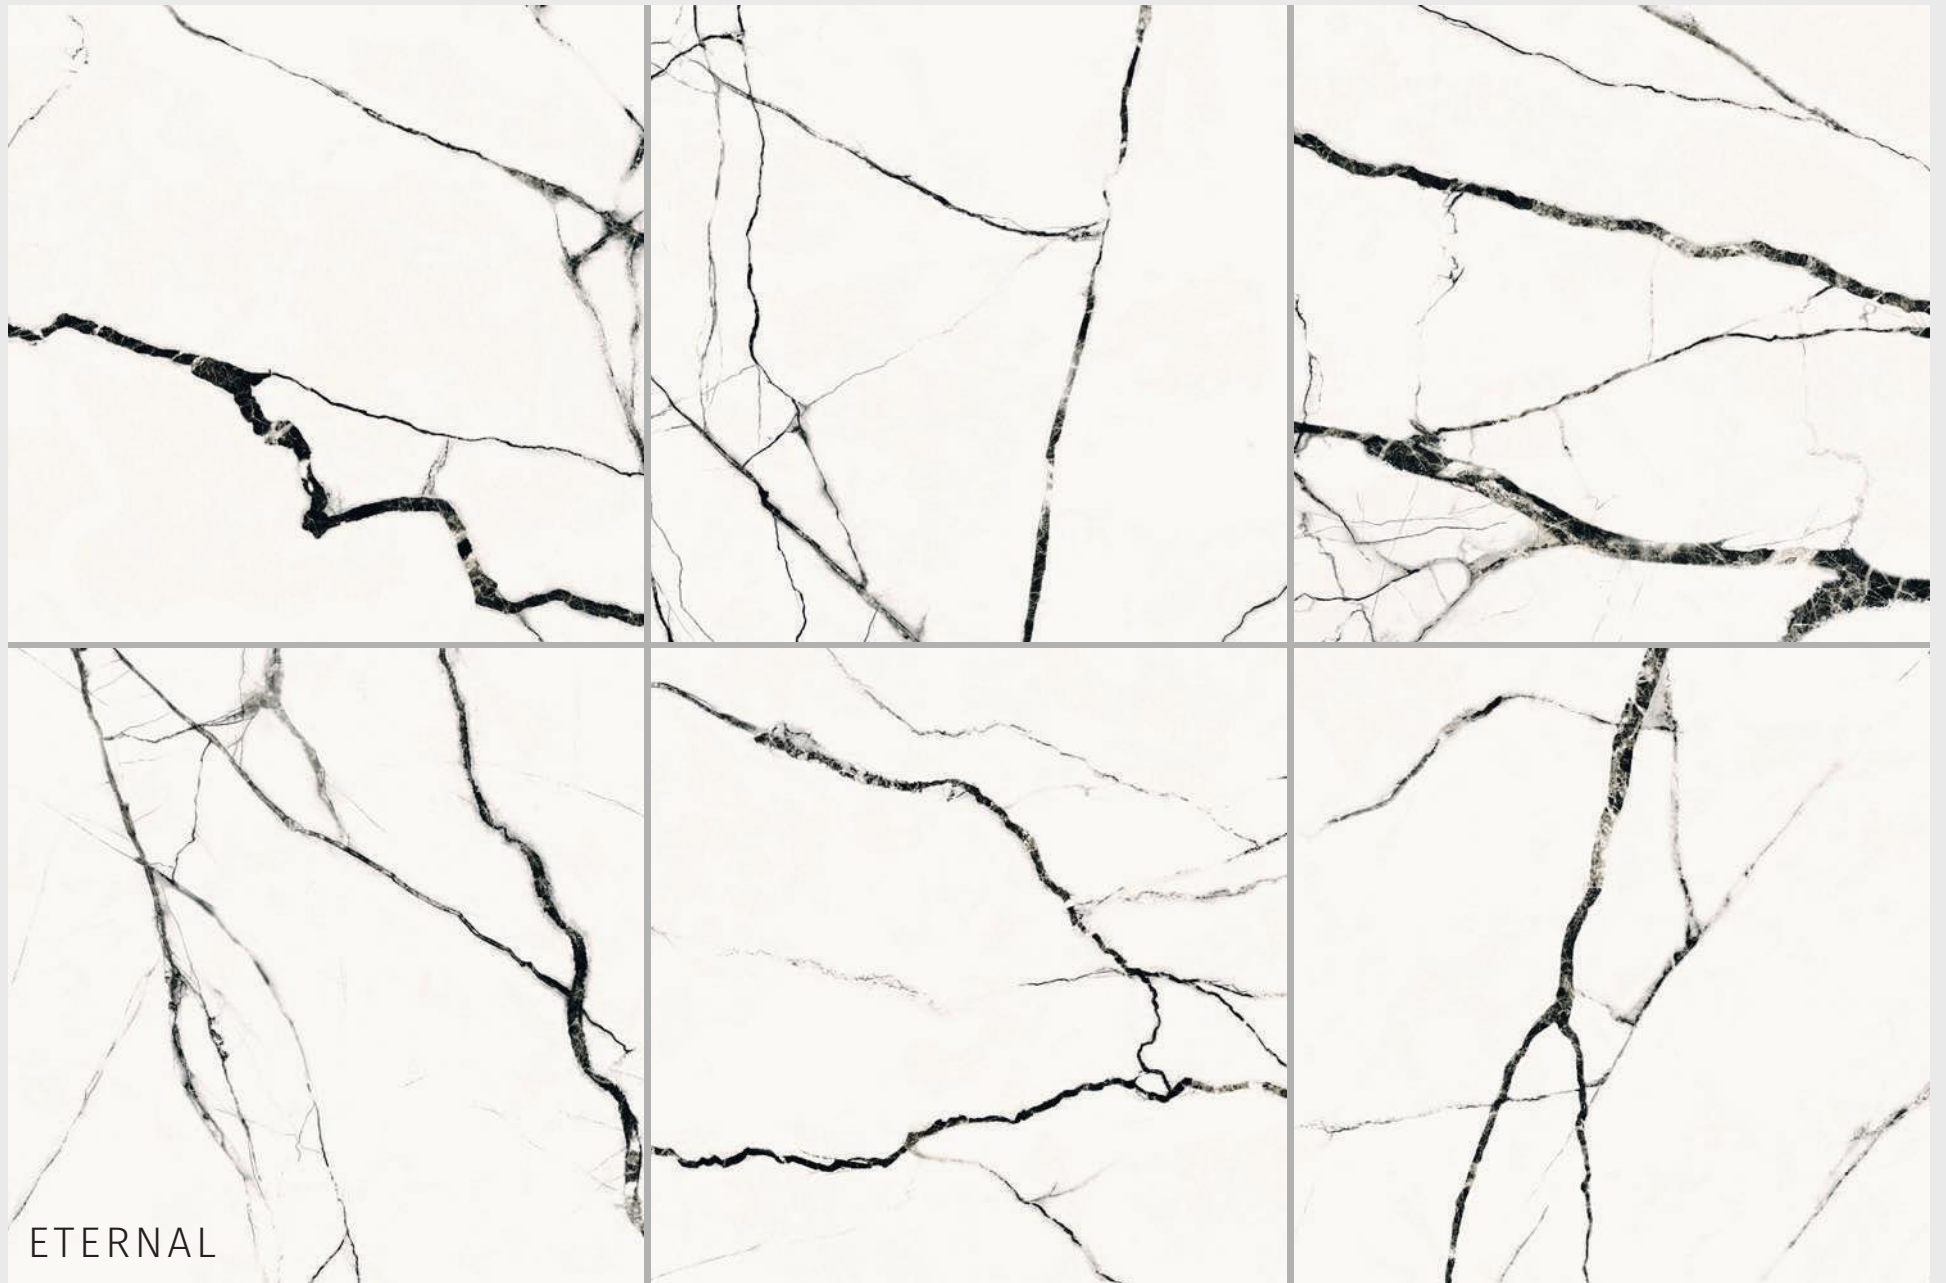

*The diversity of tile “faces” lends a natural look to the surface.
The collection has at least 6 unique faces.*

ETERNAL