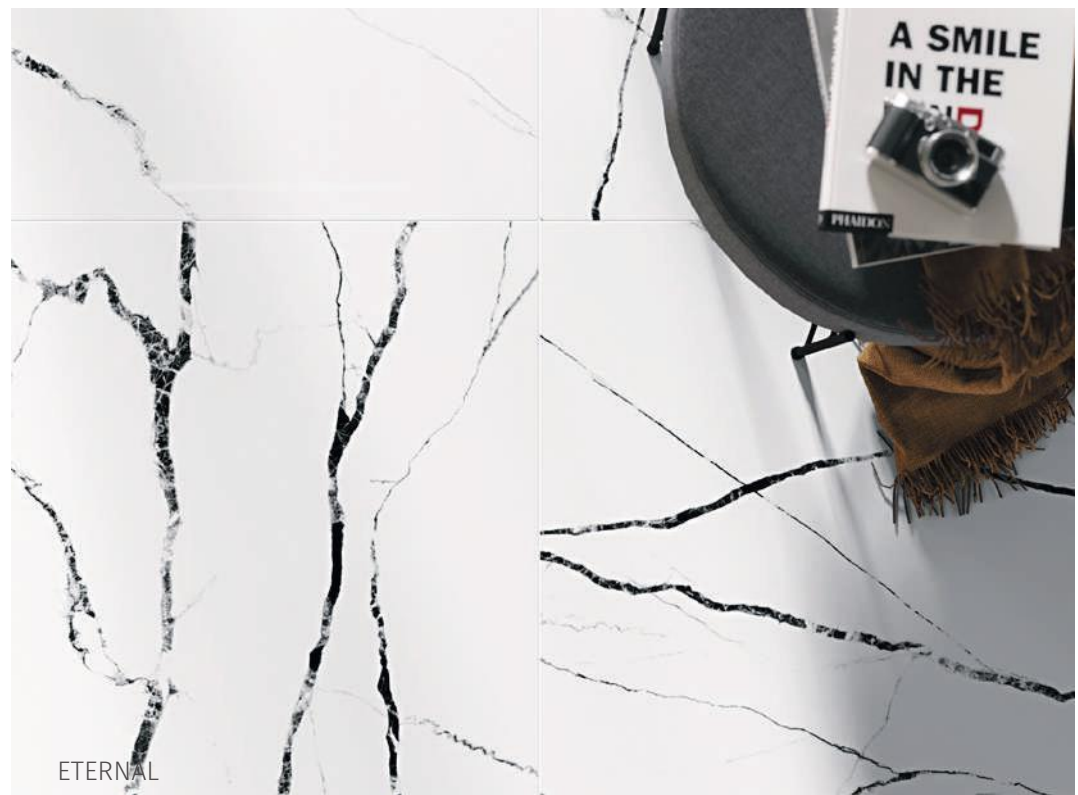

EXAMPLE

ETERNAL

DIMENSIONS