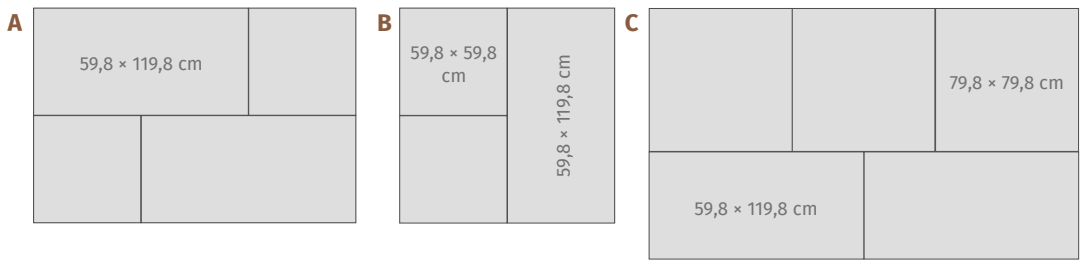

BRAVE ONYX

- 5
- 3

- 5
- 3

- 5
- 3

- 3 abrasion resistance
- frost resistance
- 5 stain resistance

MODULARITY: Flexibility to combine tile formats into various arrangements on one surface

EXAMPLE

DIMENSIONS

APPLICATIONS

WALL TILES/FLOOR TILES
EXTERIORS/INTERIORS

- polished
- tonal
- rectified
- suitable for floor heating