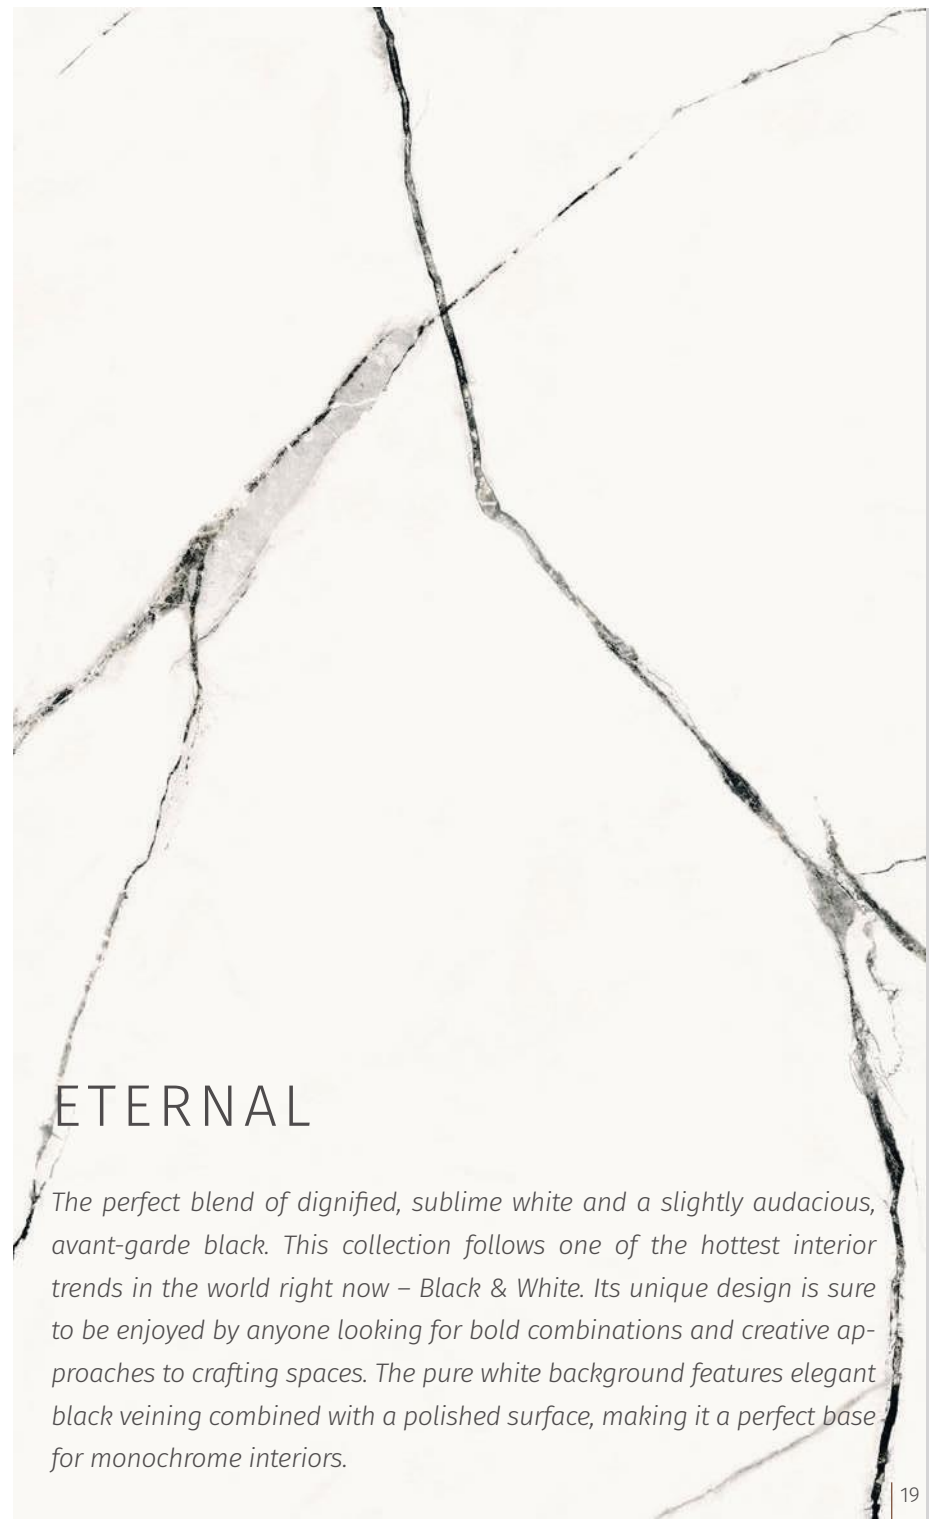

LE
NOIR

LE
BLANC

ETERNAL

The perfect blend of dignified, sublime white and a slightly audacious, avant-garde black. This collection follows one of the hottest interior trends in the world right now – Black & White. Its unique design is sure to be enjoyed by anyone looking for bold combinations and creative approaches to crafting spaces. The pure white background features elegant black veining combined with a polished surface, making it a perfect base for monochrome interiors.