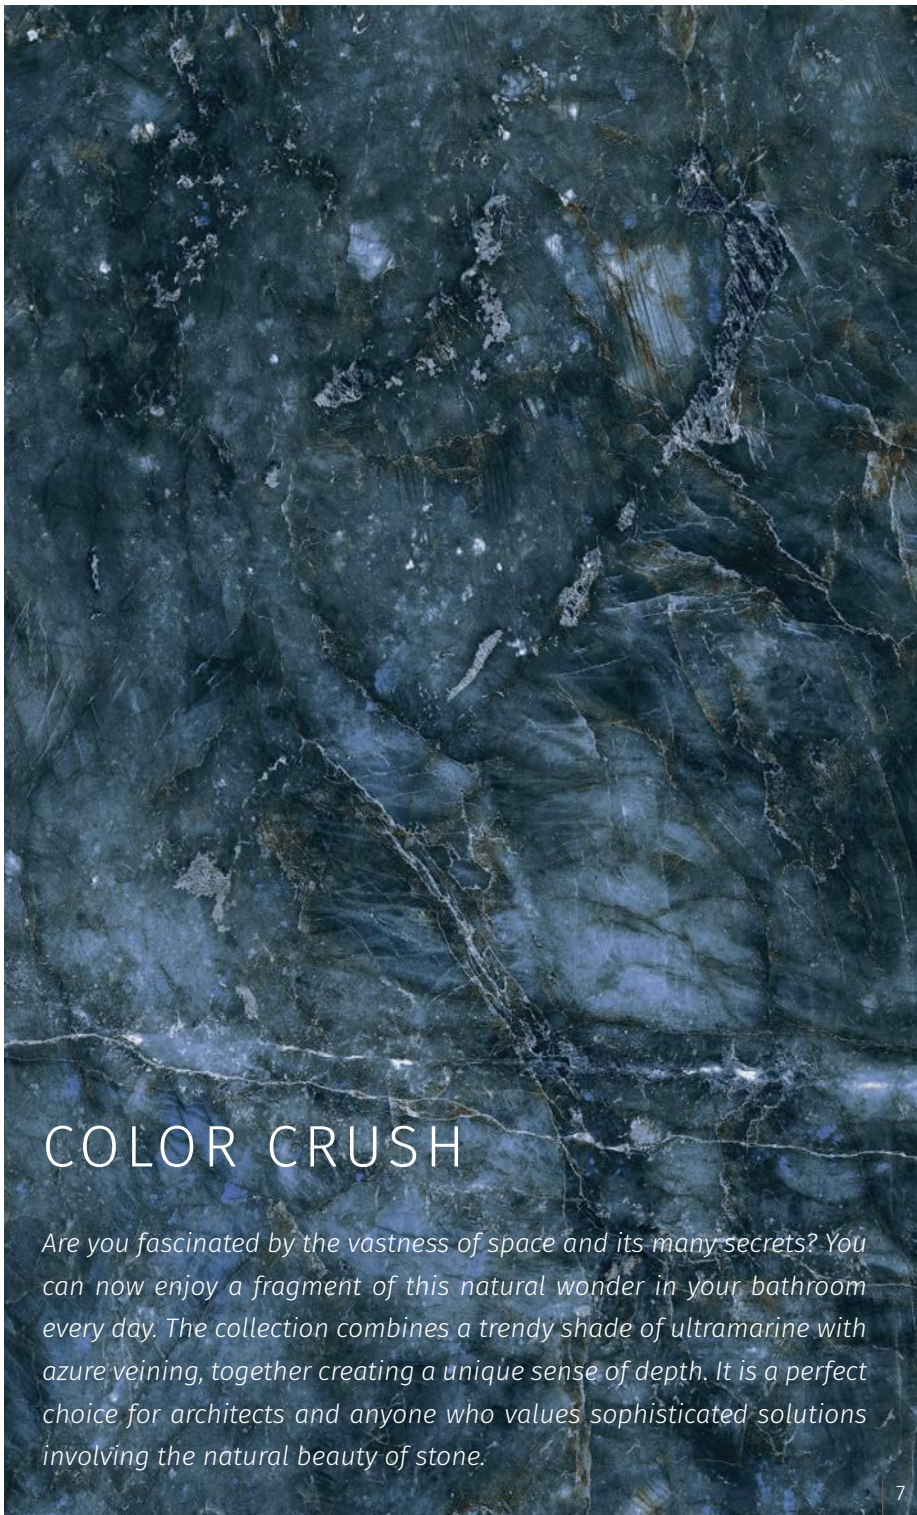

COLOR CRUSH

Are you fascinated by the vastness of space and its many secrets? You can now enjoy a fragment of this natural wonder in your bathroom every day. The collection combines a trendy shade of ultramarine with azure veining, together creating a unique sense of depth. It is a perfect choice for architects and anyone who values sophisticated solutions involving the natural beauty of stone.