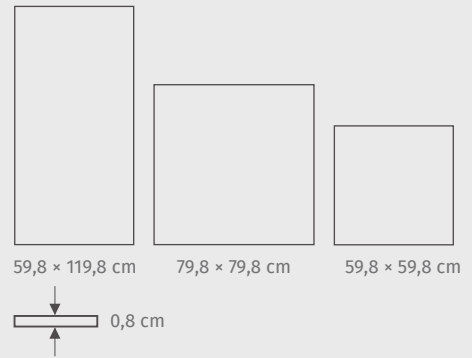

BRAVE ONYX

DIMENSIONS

APPLICATIONS

WALL TILES/FLOOR TILES
EXTERIORS/INTERIORS

- polished
- tonal
- rectified
- suitable for floor heating