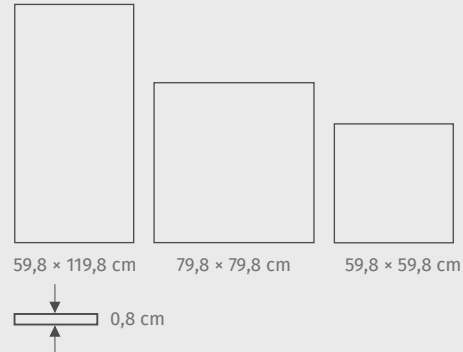

B

C

NIGHT SHADE

DIMENSIONS

APPLICATIONS

WALL TILES/FLOOR TILES
EXTERIORS/INTERIORS

polished

tonal