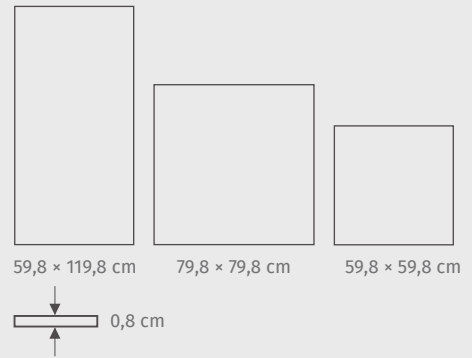

APPLICATIONS

WALL TILES/FLOOR TILES
EXTERIORS/INTERIORS

- polished
- tonal
- rectified
- suitable for floor heating