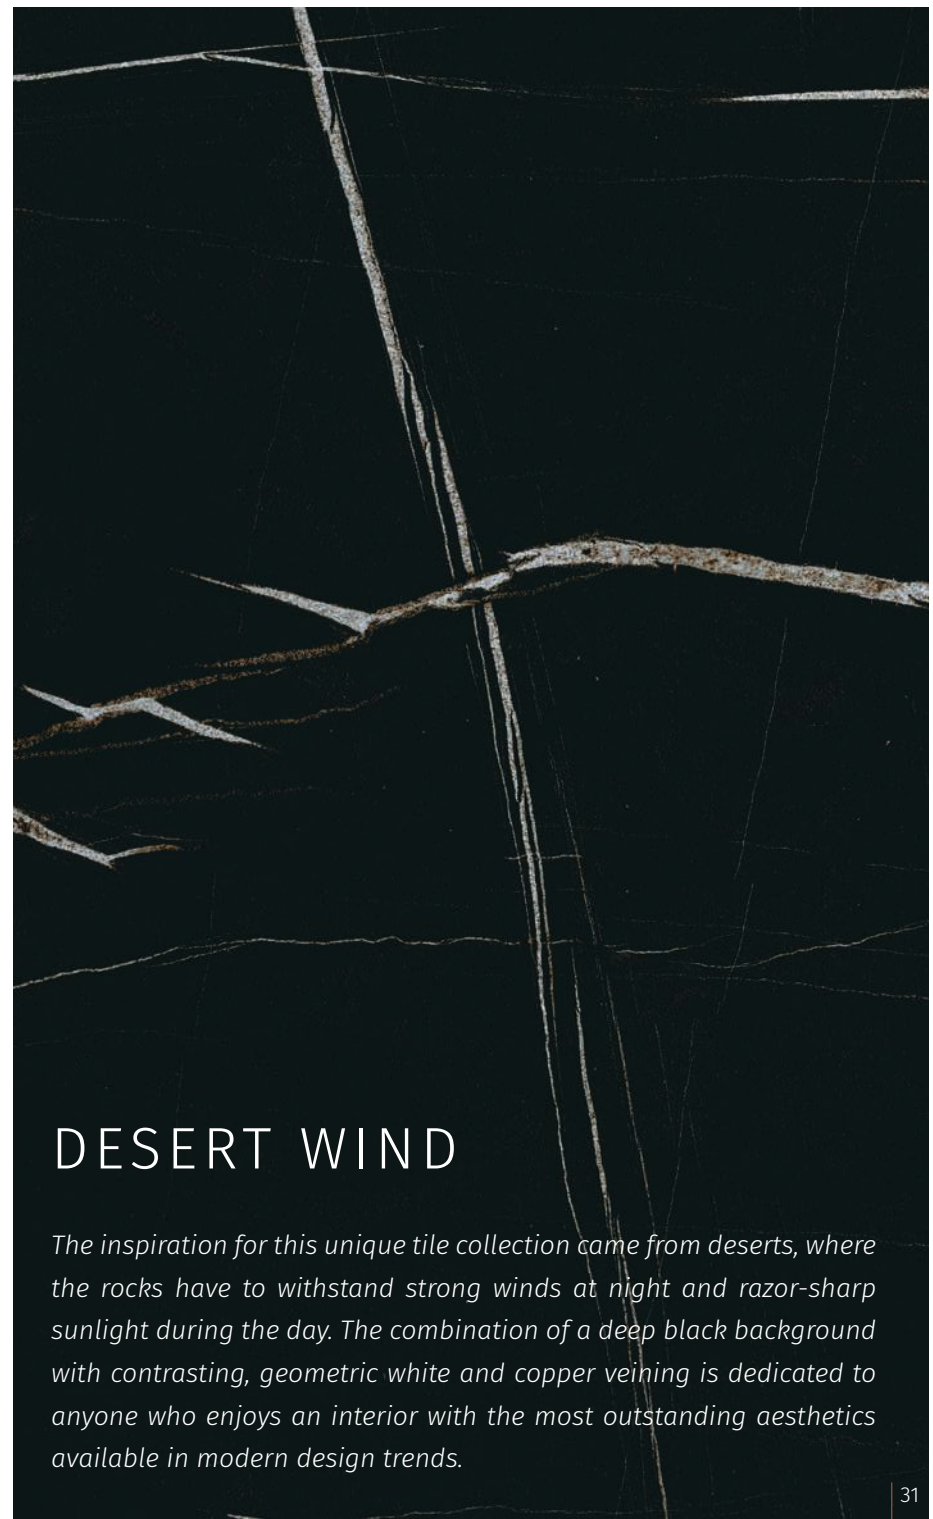

DESERT WIND

The inspiration for this unique tile collection came from deserts, where the rocks have to withstand strong winds at night and razor-sharp sunlight during the day. The combination of a deep black background with contrasting, geometric white and copper veining is dedicated to anyone who enjoys an interior with the most outstanding aesthetics available in modern design trends.