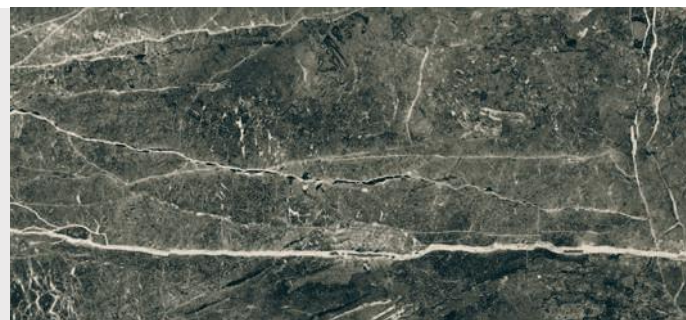

GRAND CONCEPT

NEW UNIQUE COLLECTIONS

Spectacular design, energy of shades,
non-standard style

GRAND CONCEPT

Introducing a new collection of large gres tiles, part of the GRAND CONCEPT series. The new tiles were designed specifically for bolder consumers, looking for solutions in the premium segment and appreciating the everlasting beauty of natural stone, the allure of concrete, and interior design that is anything but ordinary. The new concept is inspired by the beauty, strength, majestic appearance, energy and variety of stone, and well fits the concept in global trends appreciated at international exhibitions. The 13 new collections (with 11 polished versions and 2 matt versions) are available in three tile formats: 60 × 60, 80 × 80 and 60 × 120, suitable for commercial spaces that need to stand out from the ordinary and custom home projects. Unique and sophisticated designs, often featuring strong colour combinations, allow the use of gres tiles in interiors in diverse, and often non-standard styles. There is a tile style for everyone: everlasting classic lines, minimalist simplicity, industrial boldness, and sublime glamour.

STONE

COLOR CRUSH/ 6
DISTANCE/ 10
VULCANIC DUST/ 14
ETERNAL/ 18
ESSENTIAL/ 22
DESERT WIND/ 30
BRAVE ONYX/ 34
SILVER POINT/ 38
MARBLE SKIN/ 41
STONINGTON/ 45

CONCRETE

NIGHT SHADE/ 49

MOTIFS

IRONIC/ 53

COLOR CRUSH