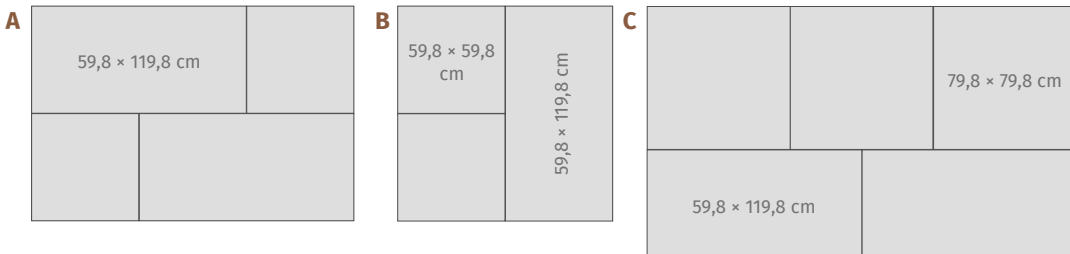

EXAMPLE

COLOR CRUSH