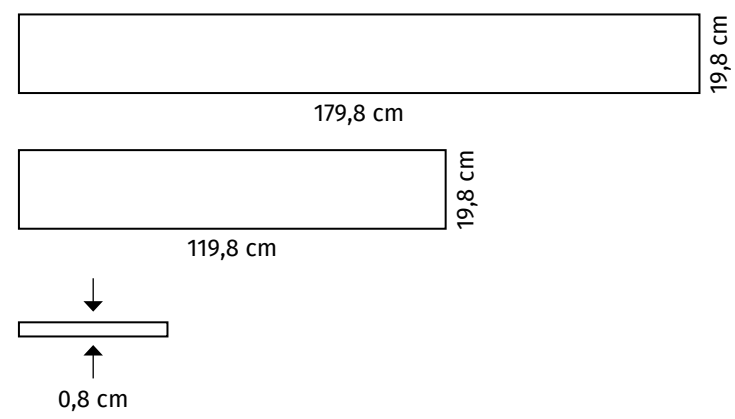

GRAND WOOD PRIME GREY