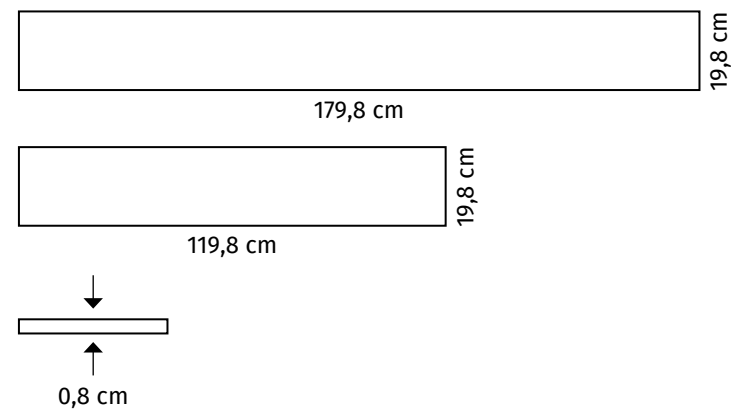

GRAND WOOD RUSTIC MOCCA

GRAND WOOD

PRIME

PRIME WHITE

PRIME LIGHT GREY

PRIME GREY

PRIME DARK BEIGE

PRIME BROWN

NATURAL

NATURAL CREAM

NATURAL SAND

NATURAL BEIGE

NATURAL WARM GREY

NATURAL COLD BROWN

RUSTIC

RUSTIC BRONZE

RUSTIC LIGHT BROWN

RUSTIC CHOCOLATE

RUSTIC BROWN

RUSTIC MOCCA