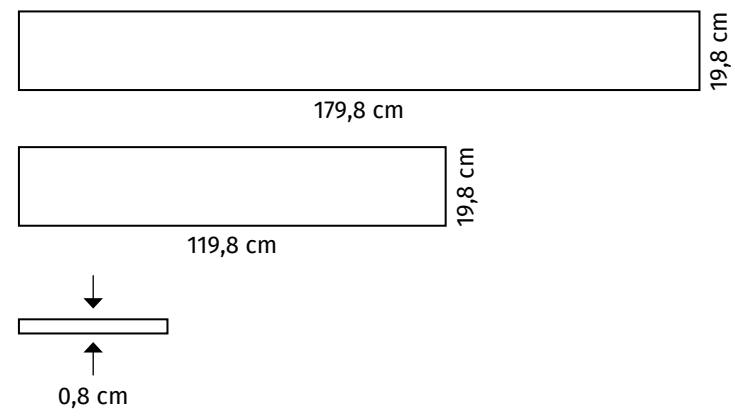

GRAND WOOD NATURAL BEIGE