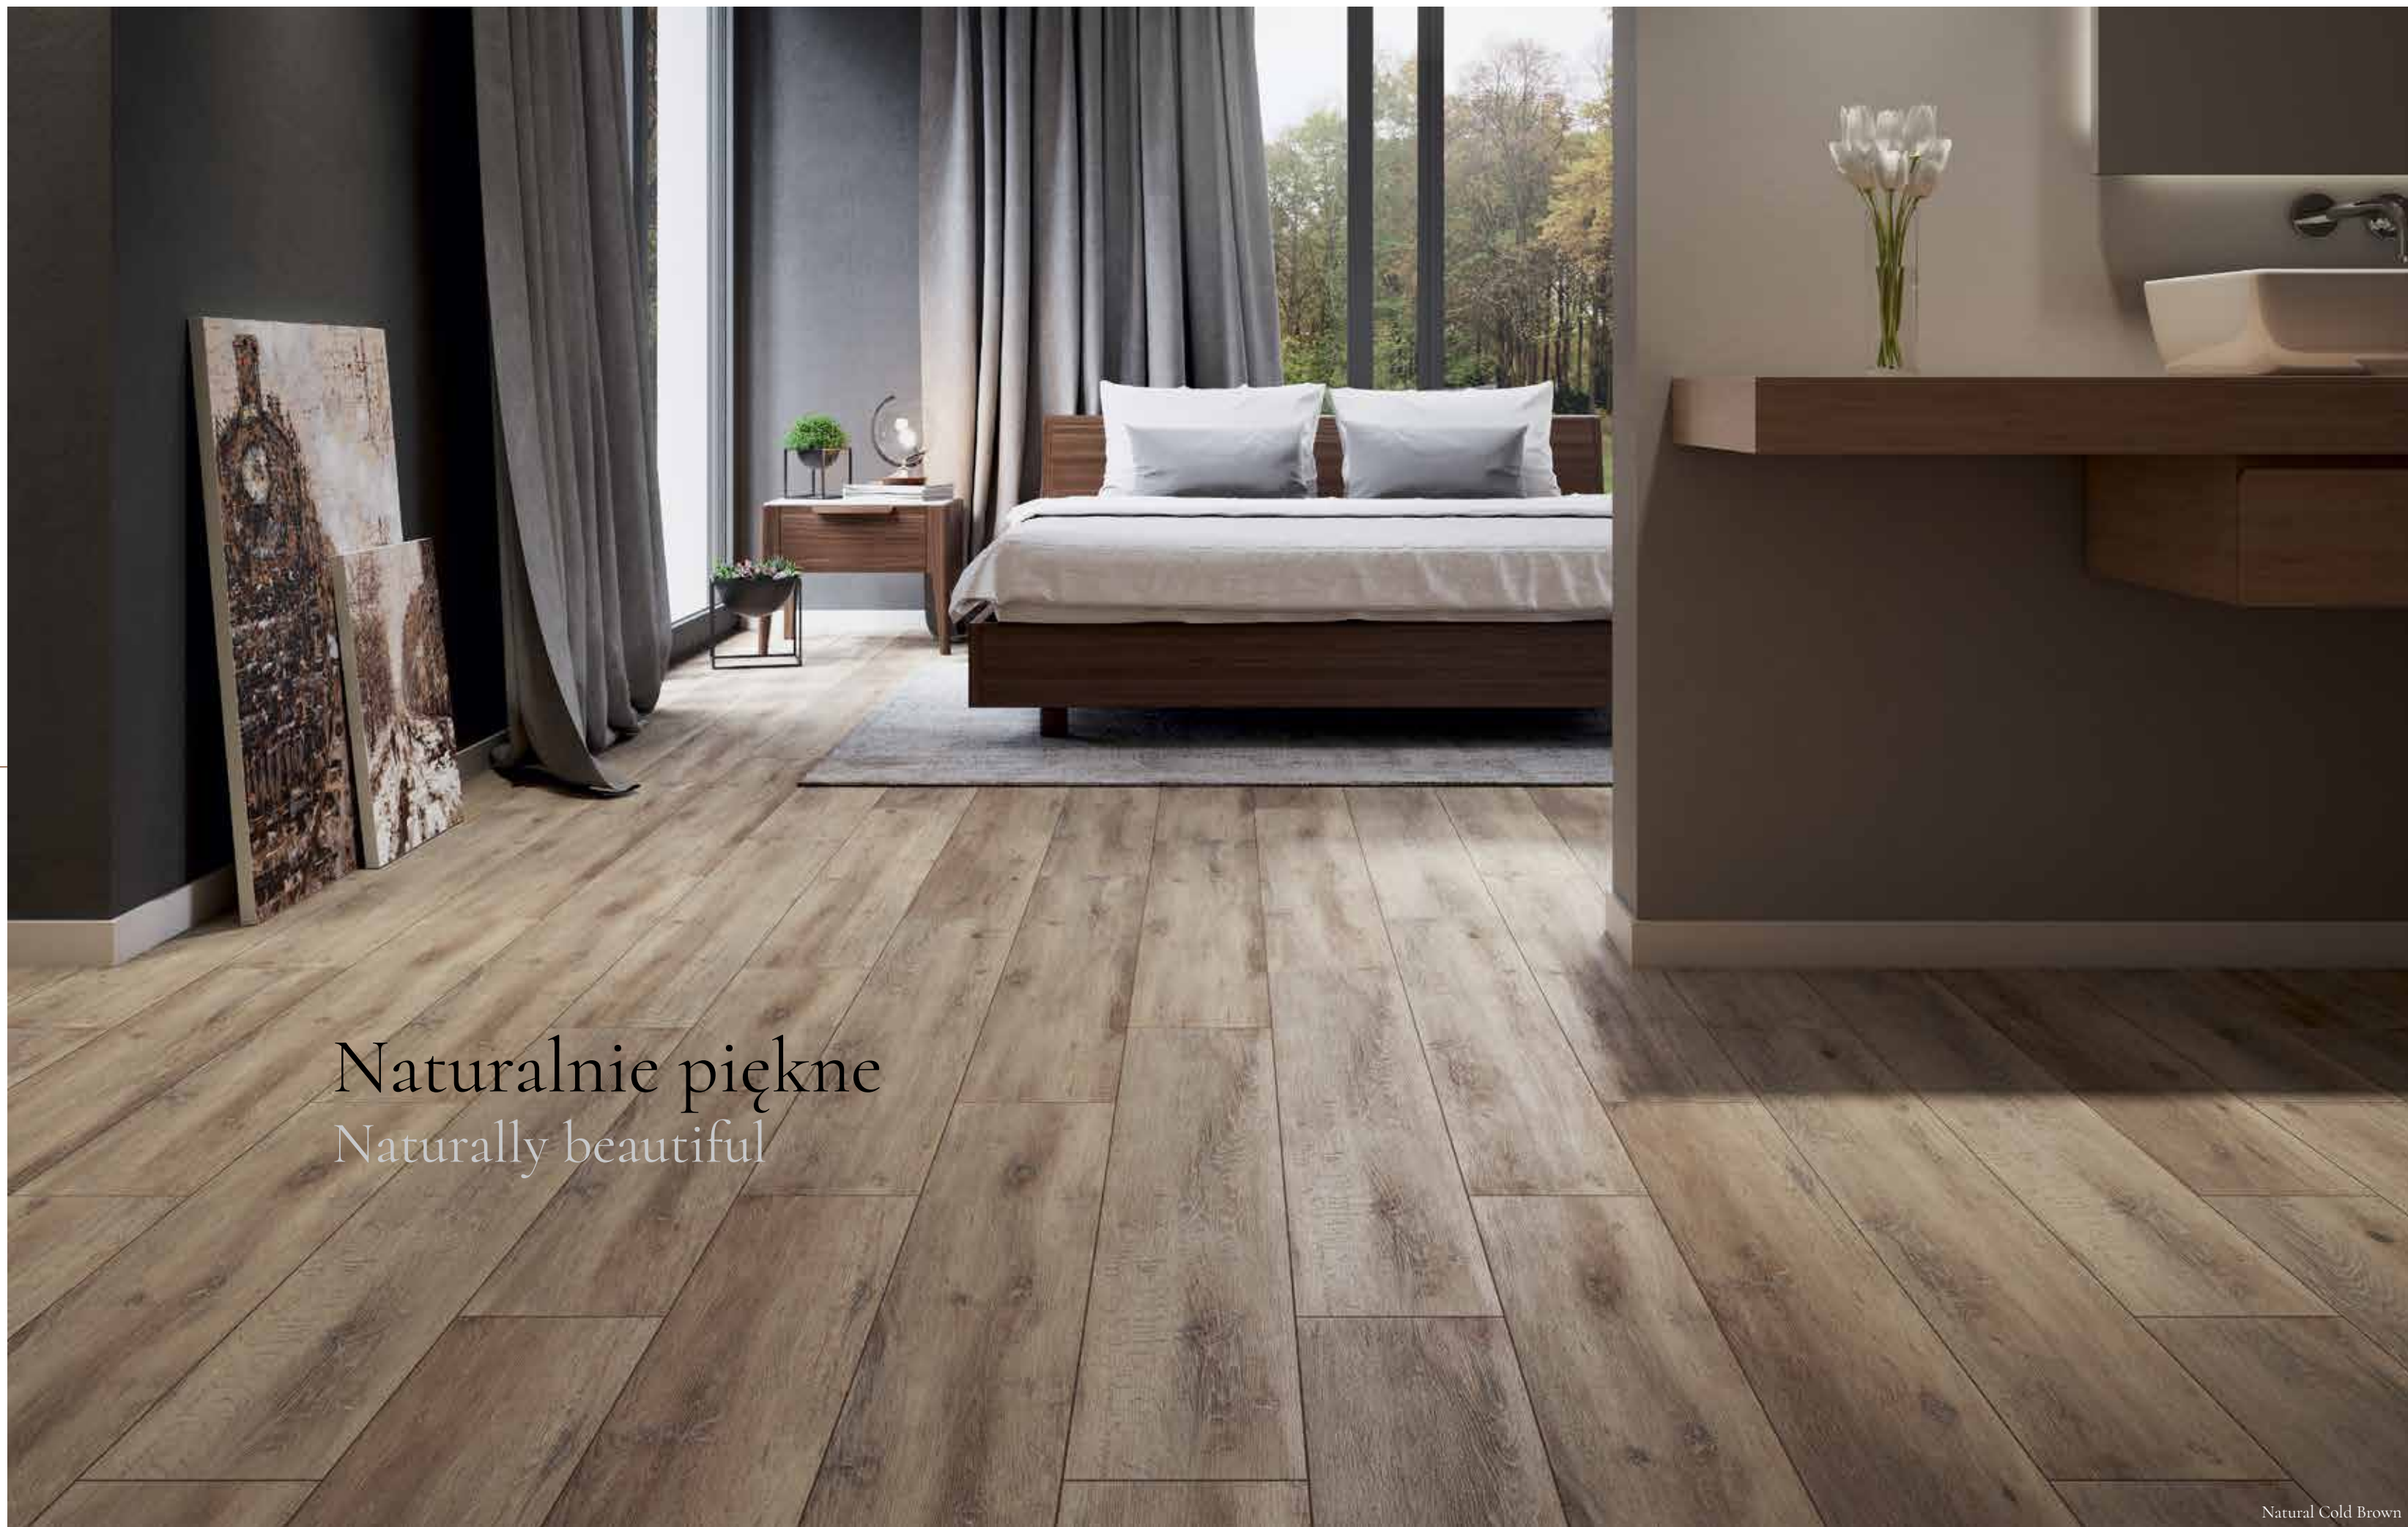

Naturalnie piękne
Naturally beautiful