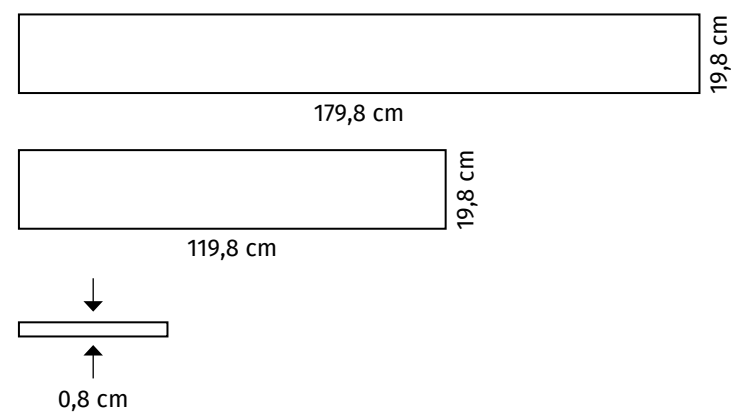

GRAND WOOD RUSTIC BRONZE